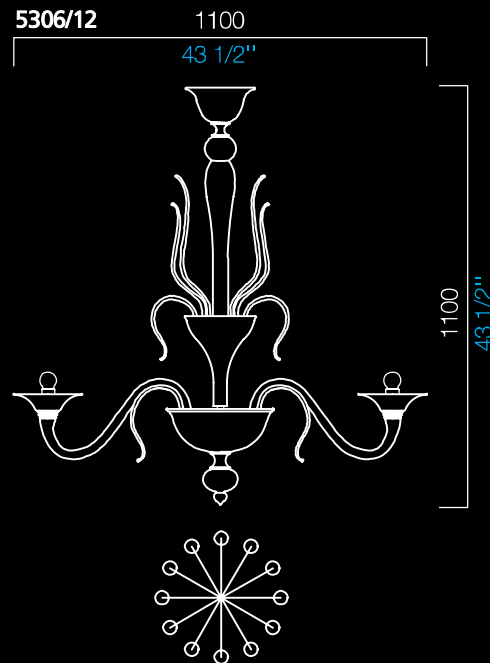

Fauve

5306

5306/2

5306/3

5306/6

5306/8

5306/12

40

AL
Arancio liquido
Liquid orange

CC
Cristallo
Crystal

RR
Rosso
Red