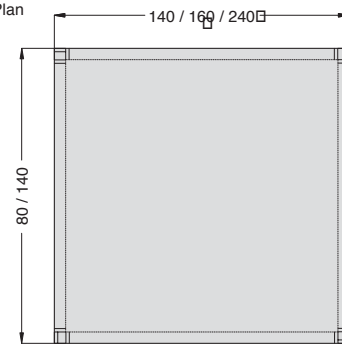

Side

Plan

OBJECT NAME TORCIDO	TYPE TABLE
-------------------------------	----------------------

DESCRIPTION

Table with stainless steel structure and wooden top

FINITURE	COLOUR	DIMENTION INCH	CODE
A) Top. natural transparent paint "0 gloss"	wenge	140 x 140 x 75	0101101240
	wenge	160 x 80 x 75	0101102240
	wenge	240 x 80 x 75	0101103240
natural transparent paint "0 gloss"	rosewood	140 x 140 x 75	0101101236
	rosewood	160 x 80 x 75	0101102236
	rosewood	240 x 80 x 75	0101103236