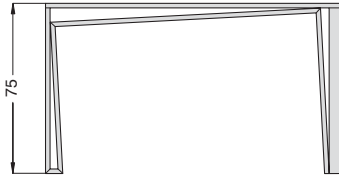

Side

Plan

OBJECT NAME TORCIDO	TYPE TABLE
-------------------------------	----------------------

DESCRIPTION

Table with stainless steel structure and wooden top

FINITURE	COLOUR	DIMENTION INCH	CODE
A) Top. natural transparent paint "0 gloss"	wenge	140 x 140 x 75	0101101240
	wenge	160 x 80 x 75	0101102240
	wenge	240 x 80 x 75	0101103240
natural transparent paint "0 gloss"	rosewood	140 x 140 x 75	0101101236
	rosewood	160 x 80 x 75	0101102236
	rosewood	240 x 80 x 75	0101103236