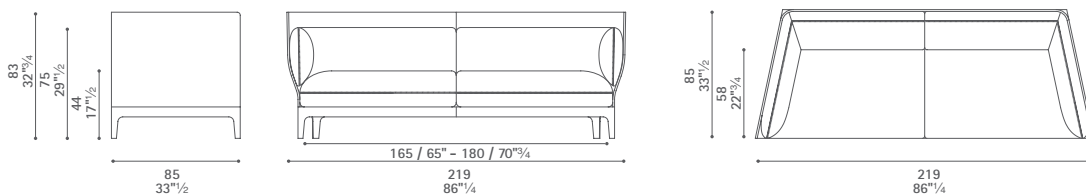

# Alone

Design: Monica Forster

Dimensioni espresse in centimetri; sono possibili variazioni dimensionali del +/- 2%  
 All dimensions and sizes are in centimetres, dimensional variations of +/- 2% are possible