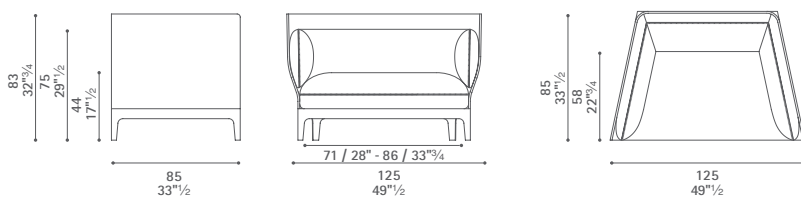

# Alone

Design: Monica Forster

Dimensioni espresse in centimetri; sono possibili variazioni dimensionali del +/- 2%  
 All dimensions and sizes are in centimetres, dimensional variations of +/- 2% are possible