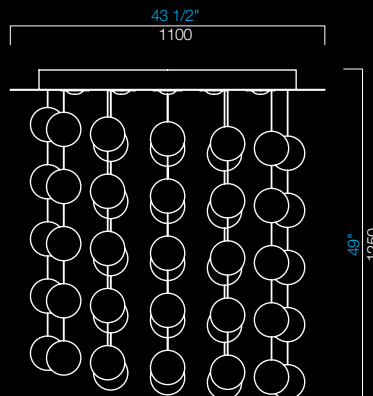

Optical

Barovier&Toso
2007

Serie di plafoniere/lampadario composte da una cascata di sfere lavorate "a corteccia" e tagliate a mano, sulle quali si riflette la luce dei faretti alogeni - fino a 9 - incassati nel supporto cromato, creando suggestivi effetti di illuminazione. Sono disponibili tre misure, ciascuna in due altezze, per un totale di sei modelli.

A series of chandelier/ceiling lamps composed of a cascade of spheres crafted with a "bark-like" effect and hand-cut, on which the light of the halogen downlighters - up to 9, boxed into the chromed support - is reflected, creating attractive lighting effects. Three sizes are available, each in two heights, making a total of six models.

6960

6962

6964

6961

6963

6965

106

IC
grigio
gray

CC
cristallo
crystal