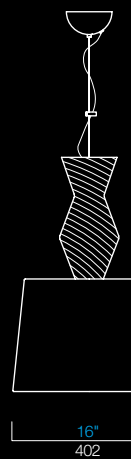

Very successful floor and table lamps, proposed in liquid colours and now also as suspension lamp. The lampshade is white or black, the metal parts are chromed and the electrical components are clear plastic.

Barovier&Toso
2006

5569

5578

5577

5573

5568

5576

5572

130

GL
giallo liquido
liquid yellow

AL
arancio liquido
liquid orange

VL
verde liquido
liquid green

NN
nero
black

BB
bianco
white