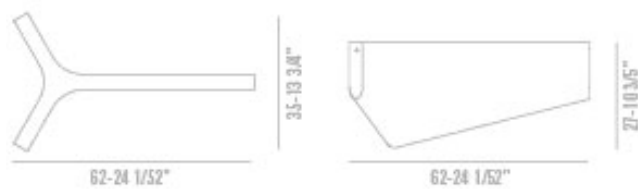

YET

STUDIO KAIROS / 2003

Modular wall bracket with coloured and satined polyethylene shade.

VERSIONS: WALL

COLOR VARIATIONS

BULB INFO

YET
FLUORESCENZA 1X18W

CERTIFICATIONS