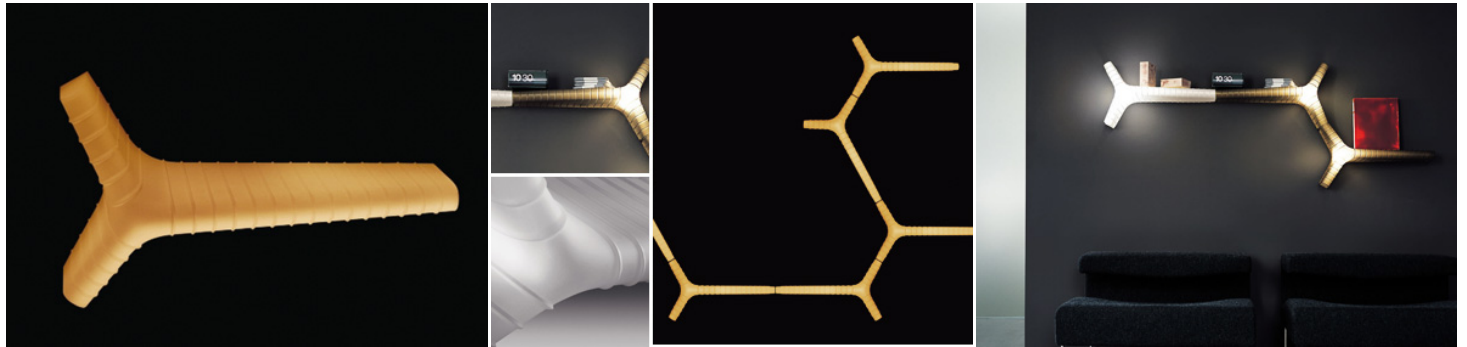

YET

STUDIO KAIROS / 2003

Modular wall bracket with coloured and satined polyethylene shade.

VERSIONS: WALL

COLOR VARIATIONS

BULB INFO

YET
FLUORESCENZA 1X18W

CERTIFICATIONS