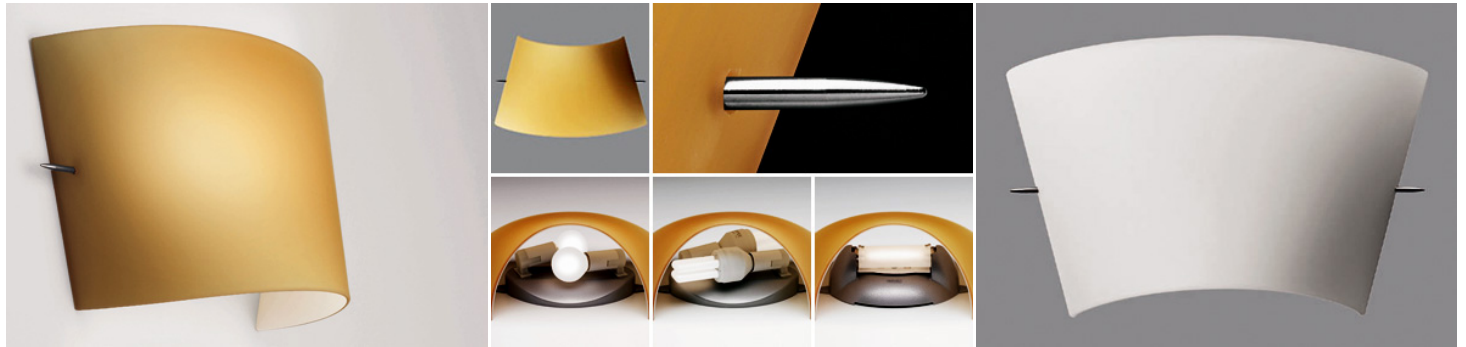

TUTÙ

VALERIO BOTTIN / 2000

Wall lamp with blown satin glass diffuser, white inside and coloured outside and lacquered metal support. May be installed with broad base at top or bottom, according to lighting effect desired.