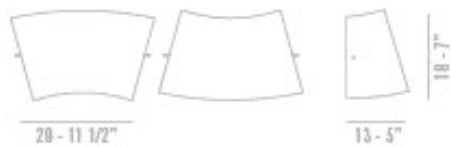

TUTÙ

VALERIO BOTTIN / 2000

Wall lamp with blown satin glass diffuser, white inside and coloured outside and lacquered metal support. May be installed with broad base at top or bottom, according to lighting effect desired.