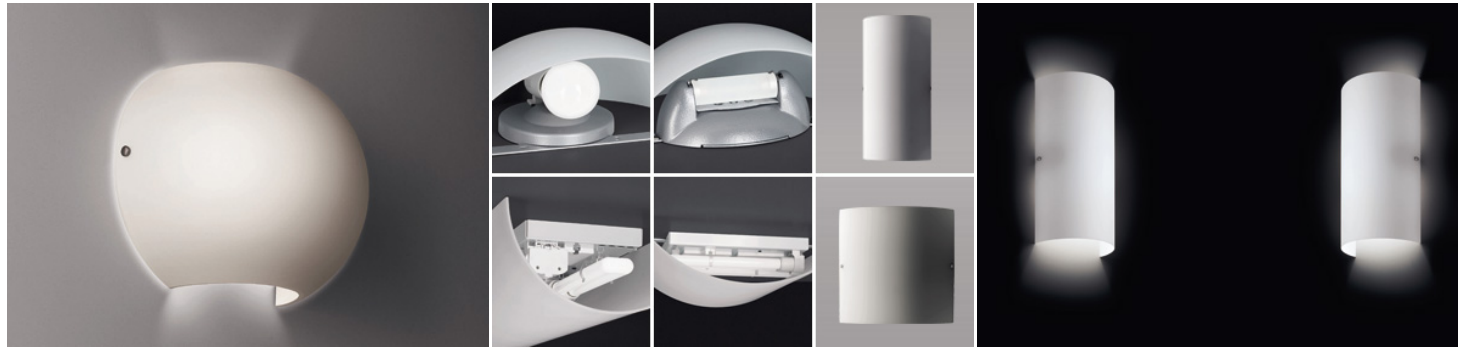

SHAPE

URBINATI - RICCI E VECCHIATO /
1998

Wall lamp with support in lacquered metal and blown satin glass diffuser,
available in four different shapes.

VERSIONS: WALL

COLOR VARIATIONS

BULB INFO

SHAPE 1
INCANDESCENZA 1X100W

SHAPE 1
ENERGY SAVING 1X20W

SHAPE 1
ALOGENA 1X150W

SHAPE 3
INCANDESCENZA 1X100W

SHAPE 3
ENERGY SAVING 1X20W

SHAPE 3
ALOGENA 1X150W

CERTIFICATIONS