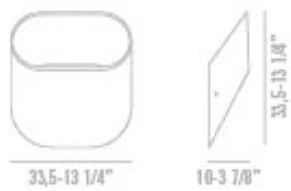

SCREEN

PIO & TITO TOSO / 2005

Wall lamp in blown glass with a polished finish on the outside and a white matt finish on the inside. Epoxy powder painted metal structure.

VERSIONS: WALL

COLOR VARIATIONS

BULB INFO