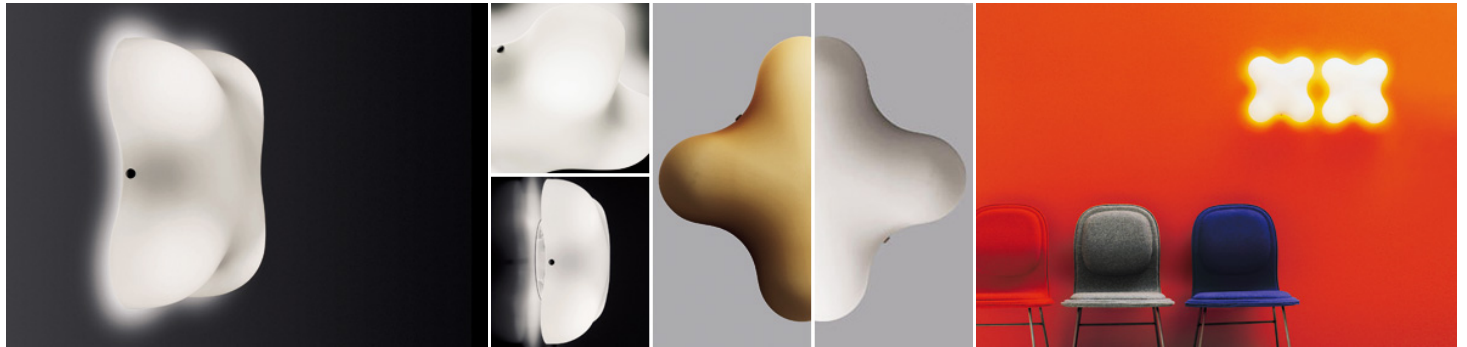

QUA

PROSPERO RASULO / 1998

Wall lamp with internal support in lacquered metal and blown satin glass diffuser, white inside and coloured outside.

VERSIONS: CEILING, WALL

COLOR VARIATIONS

BULB INFO

CERTIFICATIONS