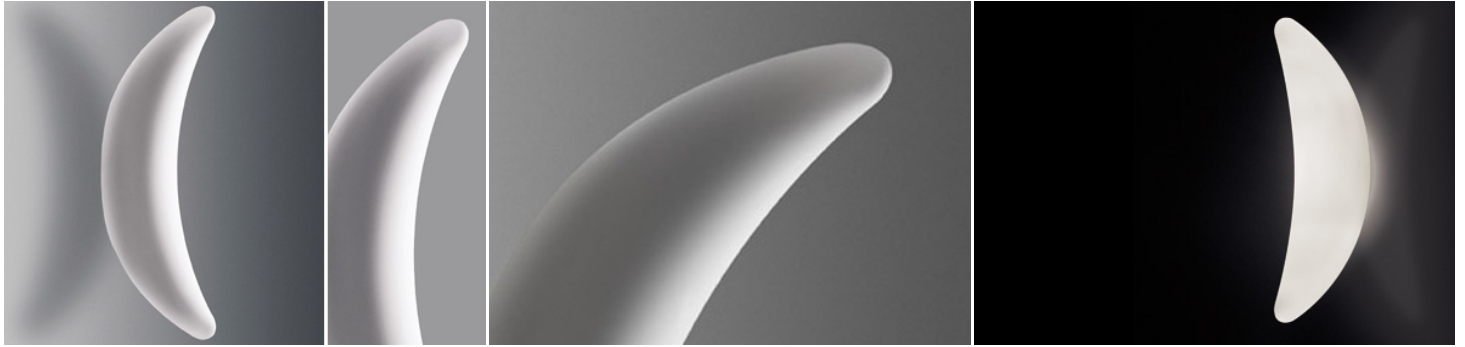

MAUI

LUCA NICHETTO
+ GIANPIETRO GAI / 2002

Wall and ceiling light with blown white satin-glass diffuser.

VERSIONS: CEILING, WALL

COLOR VARIATIONS

BULB INFO

MAUI
INCANDESCENZA 2X100W

MAUI
ENERGY SAVING 2X23W