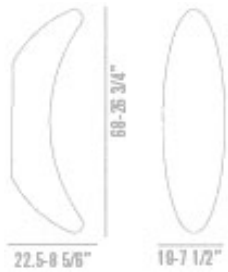

MAUI

LUCA NICHETTO
+ GIANPIETRO GAI / 2002

Wall and ceiling light with blown white satin-glass diffuser.

VERSIONS: CEILING, WALL

COLOR VARIATIONS

BULB INFO

MAUI
INCANDESCENZA 2X100W

MAUI
ENERGY SAVING 2X23W