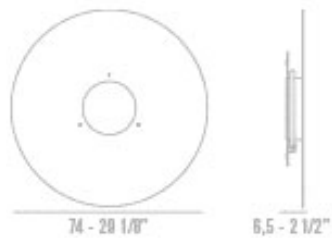

ELLEPI

MATILDE ALESSANDRA / 2003

Wall or ceiling lamp with coloured or satined polycarbonate shade and white satined middle ring.

VERSIONS: CEILING, WALL

COLOR VARIATIONS

BULB INFO

ELLEPI
FLUORESCENZA 1X55W