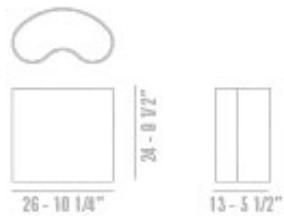

DOUBLE

VALERIO BOTTIN / 1996

Wall lamp with support in lacquered metal and blown satin glass diffuser, white inside and coloured outside.

VERSIONS: WALL

COLOR VARIATIONS

BULB INFO

DOUBLE
INCANDESCENZA 2X100W