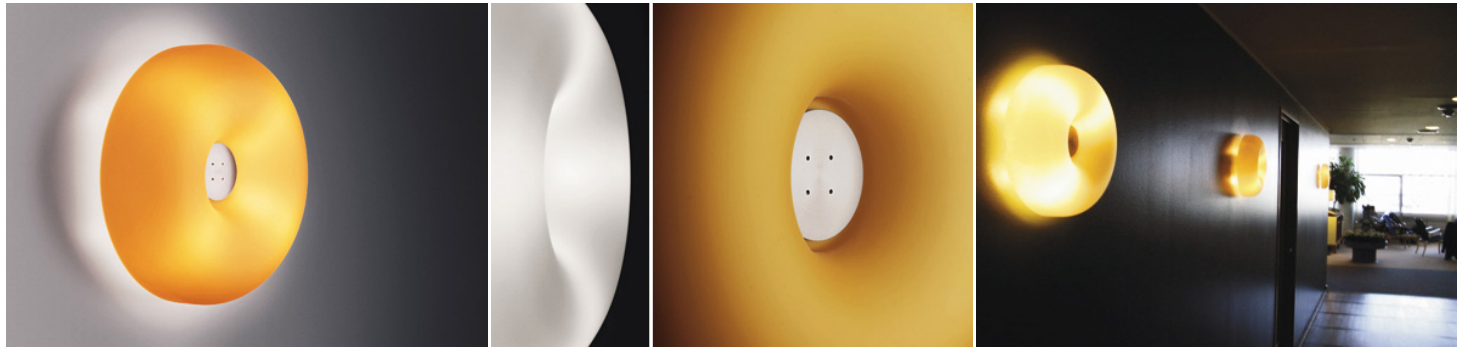

CIRCUS

DEFNE KOZ / 1994

Wall lamp with central "button" feature in nickel-plated metal. The diffuser is in blown satin glass, white inside and coloured outside.

VERSIONS: CEILING, WALL

COLOR VARIATIONS

BULB INFO