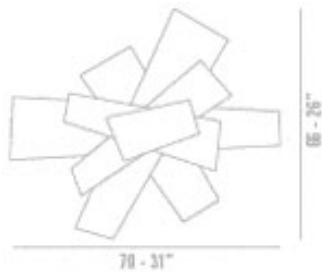

BIG BANG

ENRICO FRANZOLINI
+ VICENTE GARCIA JIMENEZ / 2005

Ceiling lamp composed by overlapping planes in white, red and grey metacrylate.
A dynamic composition that offers diffused and reflected light.