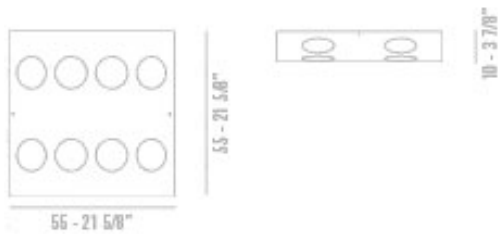

HOLA

ROBERTO & LUDOVICA PALOMBA /
1998

Ceiling lamp fitted with lacquered metal support and silkscreen-printed glass
diffuser.

VERSIONS: CEILING, WALL

COLOR VARIATIONS

BULB INFO

HOLA GRANDE
ALOGENA 1X150W

HOLA GRANDE
FLUORESCENZA 2X24W