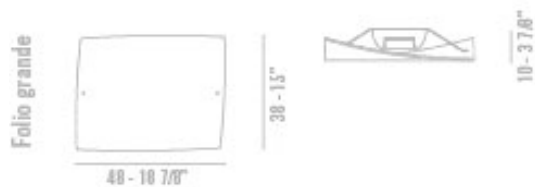

FOLIO

URBINATI - RICCI E VECCHIATO /
1990

Ceiling lamp with support in lacquered metal and blown satin glass diffuser,
white inside and coloured outside or in silkscreen-printed glass.

VERSIONS: CEILING, WALL

COLOR VARIATIONS

BULB INFO

FOLIO GRANDE
ALOGENA 1X150W

FOLIO GRANDE
FLUORESCENZA 2X24W

FOLIO GRANDE
ALOGENA 1X100W

CERTIFICATIONS