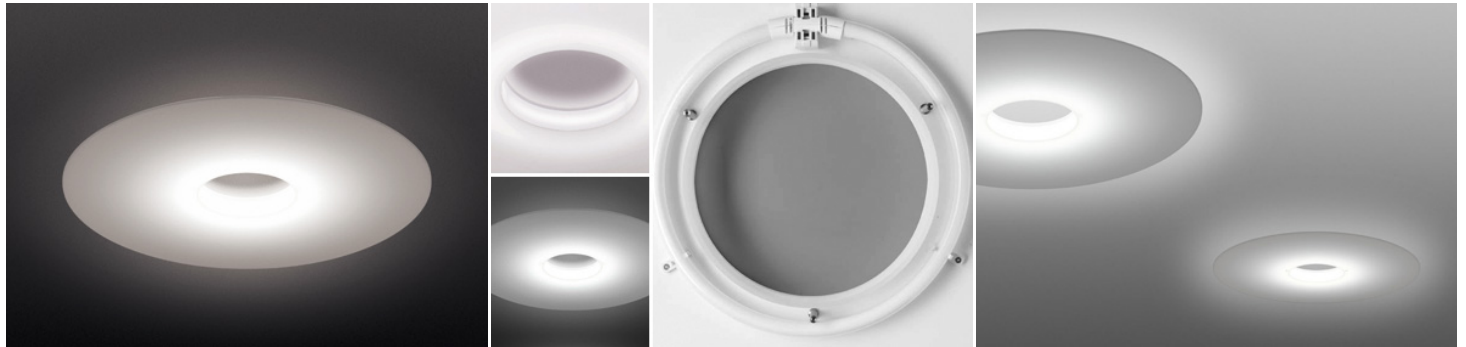

ELLEPI

MATILDE ALESSANDRA / 2003

Wall or ceiling lamp with coloured or satined polycarbonate shade and white satined middle ring.

VERSIONS: CEILING, WALL

COLOR VARIATIONS

BULB INFO

ELLEPI
FLUORESCENZA 1X55W