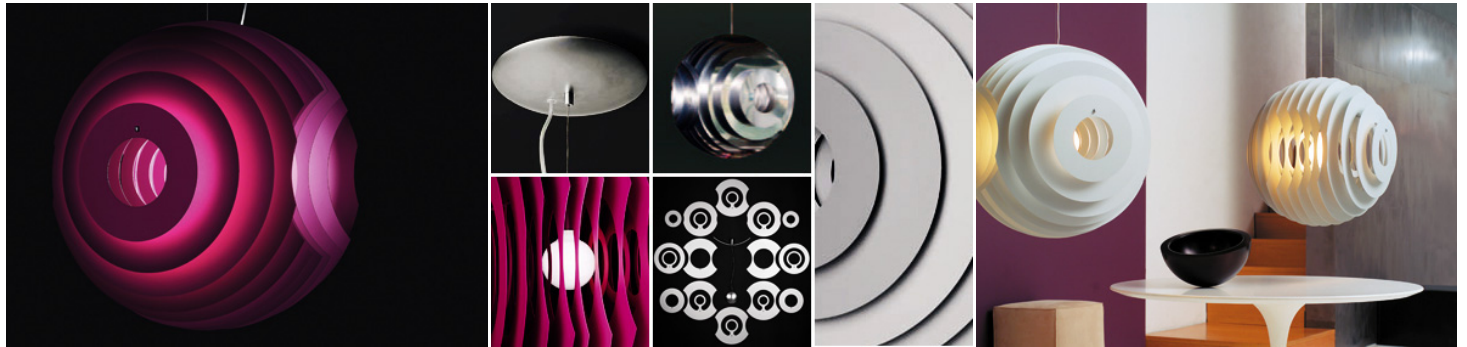

## SUPERNOVA

FERRUCCIO LAVIANI / 2000

Suspension lamp constructed of a series of parallel disks in polished stainless steel, matte aluminium or multicoloured lacquered aluminium, support in chrome metal.

VERSIONS: SUSPENSION

COLOR VARIATIONS

BULB INFO

SUPERNOVA  
INCANDESCENZA 1X150W

CERTIFICATIONS