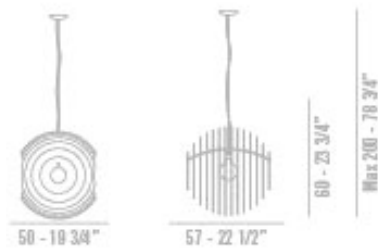

## SUPERNOVA

FERRUCCIO LAVIANI / 2000

Suspension lamp constructed of a series of parallel disks in polished stainless steel, matte aluminium or multicoloured lacquered aluminium, support in chrome metal.

VERSIONS: SUSPENSION

COLOR VARIATIONS

BULB INFO

SUPERNOVA  
INCANDESCENZA 1X150W

CERTIFICATIONS