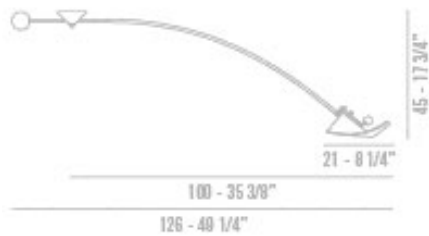

PLANA

URBINATI - RICCI E VECCHIATO /
1984

360-degree swivel-action suspension lamp with stem in lacquered metal. The diffuser is in blown satin glass, white inside and coloured outside.

VERSIONS: SUSPENSION