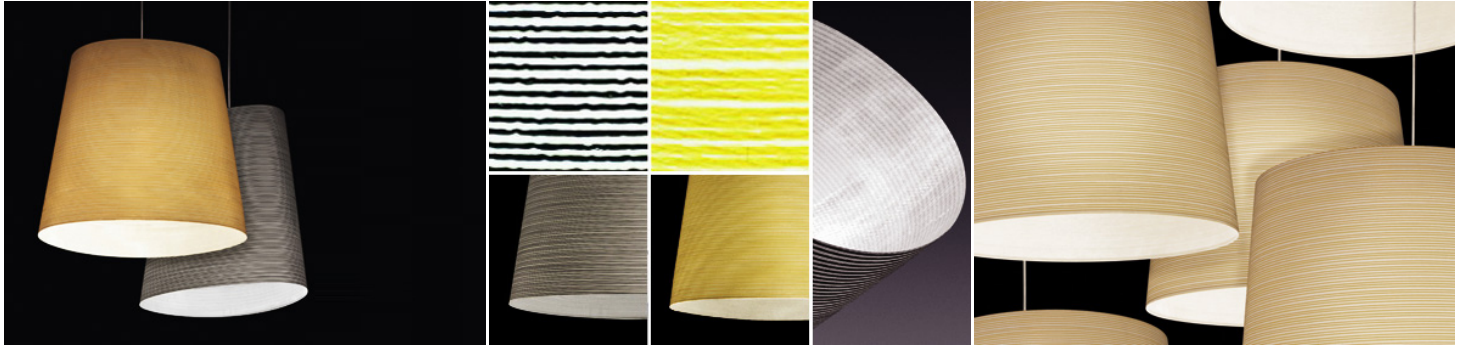

MEGA KITE

MARC SADLER / 2004

Suspension lamp with fibreglass diffuser in the finish yellow Kevlar® or black carbon thread. Frame in brushed stainless steel.

VERSIONS: FLOOR, SUSPENSION, FLOOR, SUSPENSION