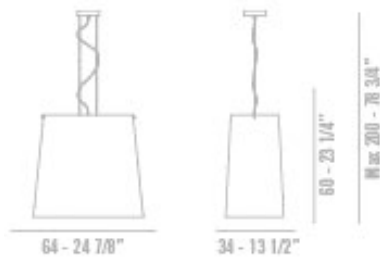

MEGA KITE

MARC SADLER / 2004

Suspension lamp with fibreglass diffuser in the finish yellow Kevlar® or black carbon thread. Frame in brushed stainless steel.

VERSIONS: FLOOR, SUSPENSION, FLOOR, SUSPENSION