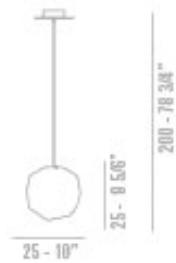

LAMPOON

ALDO CIBIC / 2002

Table lamp, pendant light and ceiling light with blown satin glass diffuser, white inside and coloured outside.

VERSIONS: SUSPENSION

COLOR VARIATIONS

BULB INFO

LAMPOON
INCANDESCENZA 1X100W

LAMPOON
ENERGY SAVING 1X23W

CERTIFICATIONS