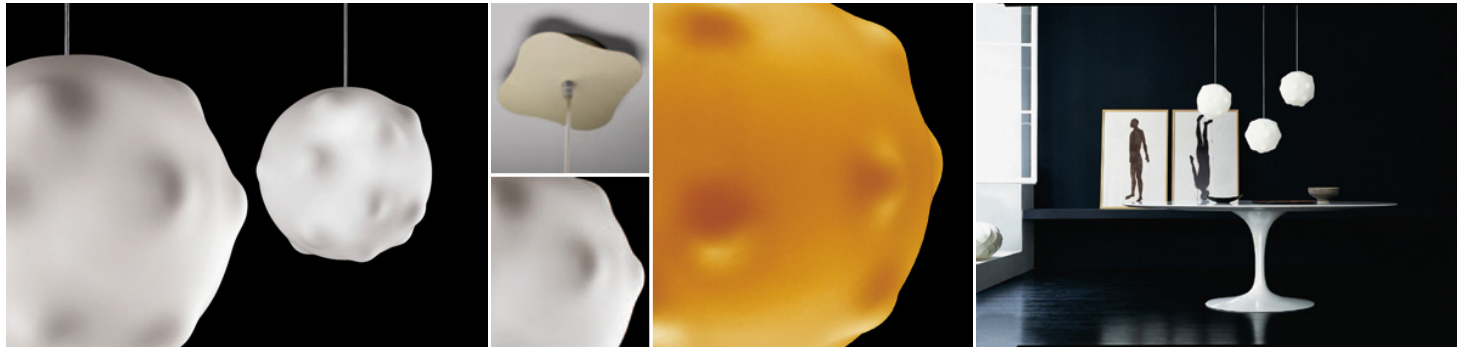

LAMPOON

ALDO CIBIC / 2002

Table lamp, pendant light and ceiling light with blown satin glass diffuser, white inside and coloured outside.

VERSIONS: SUSPENSION

COLOR VARIATIONS

BULB INFO

LAMPOON
INCANDESCENZA 1X100W