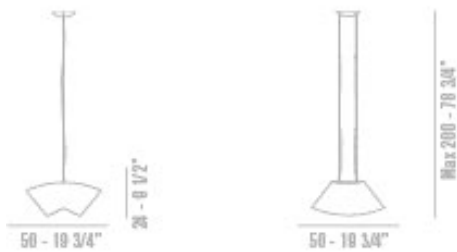

CROSS

VALERIO BOTTIN / 1998

Suspension lamp with lacquered metal support and blown satin glass diffuser, white inside and coloured outside. Projects a direct beam upwards and diffuses light downwards.

VERSIONS: SUSPENSION

COLOR VARIATIONS

BULB INFO

CROSS
ALOGENA 1X200W

CERTIFICATIONS