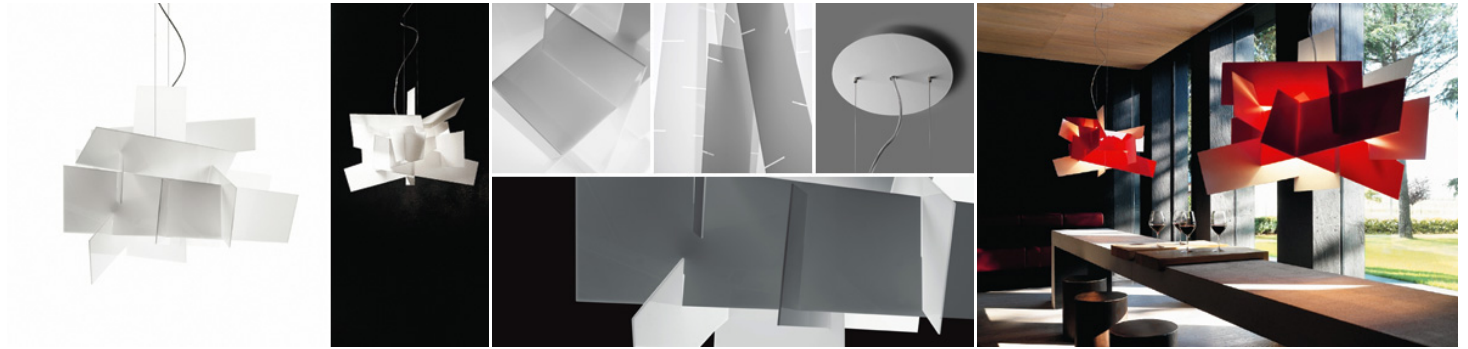

## BIG BANG

ENRICO FRANZOLINI  
+ VICENTE GARCIA JIMENEZ / 2005

Suspension lamp made of intersections of white or coloured metacrylate panels.  
Support in lacquered metal.

VERSIONS: SUSPENSION, CEILING, WALL

### COLOR VARIATIONS