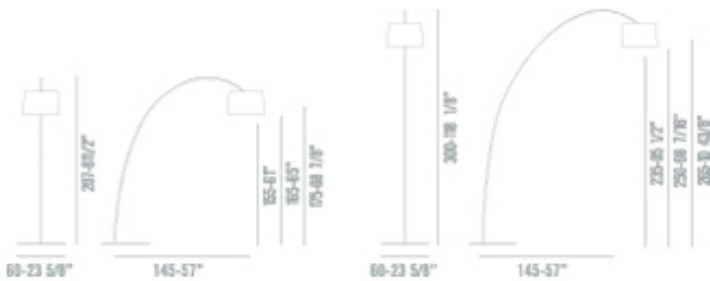

TWIGGY

MARC SADLER / 2006

Compound material floor lamp on lacquered glass fibre base, available in four chromatic finishes.

VERSIONS: FLOOR

COLOR VARIATIONS

BULB INFO

TWIGGY
INCANDESCENZA 3X100W

CERTIFICATIONS