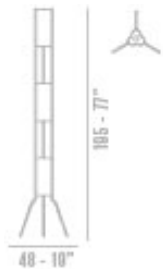

TOTEM

VALERIO BOTTIN / 1999

Floor lamp with stems in lacquered metal. Fitted with three diffusers in satin-finish polyethylene. Each of the three elements may be switched on or off independently of the other two.

VERSIONS: FLOOR

COLOR VARIATIONS

BULB INFO

TOTEM
INCANDESCENZA 3X100W

TOTEM
ENERGY SAVING 3X23W

CERTIFICATIONS