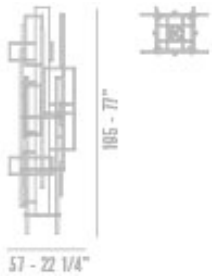

## TEOREMA

FERRUCCIO LAVIANI / 2005

Floor lamp in chrome-plated metal and white or coloured elements with varying perforated patterns. A polycarbonate screen contains the luminous core. Equipped with a double on-off switch for simultaneous or independent use.

VERSIONS: FLOOR

COLOR VARIATIONS

BULB INFO

TEOREMA  
ALOGENA 1X75W

TEOREMA  
FLUORESCENZA 1X80W

CERTIFICATIONS