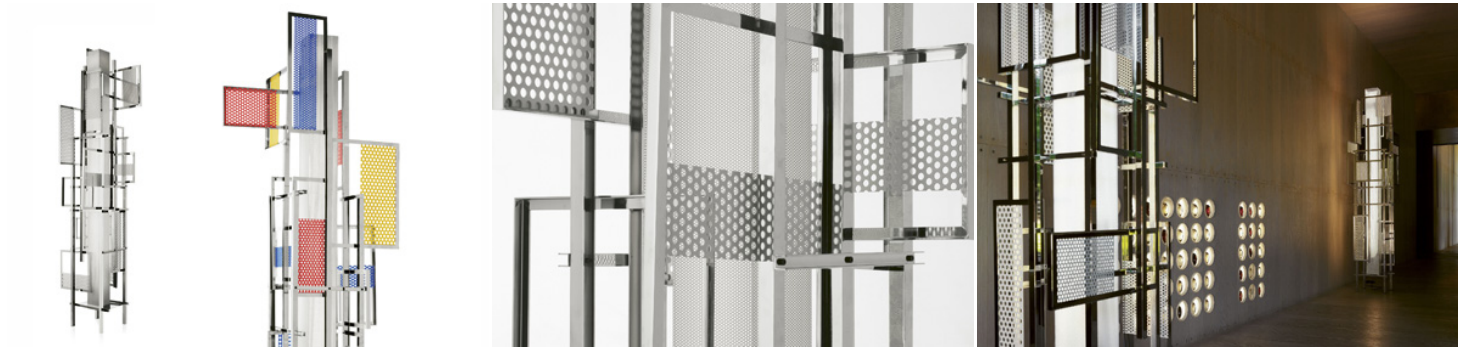

## TEOREMA

FERRUCCIO LAVIANI / 2005

Floor lamp in chrome-plated metal and white or coloured elements with varying perforated patterns. A polycarbonate screen contains the luminous core. Equipped with a double on-off switch for simultaneous or independent use.

VERSIONS: FLOOR

COLOR VARIATIONS

BULB INFO

TEOREMA  
ALOGENA 1X75W

TEOREMA  
FLUORESCENZA 1X80W

CERTIFICATIONS