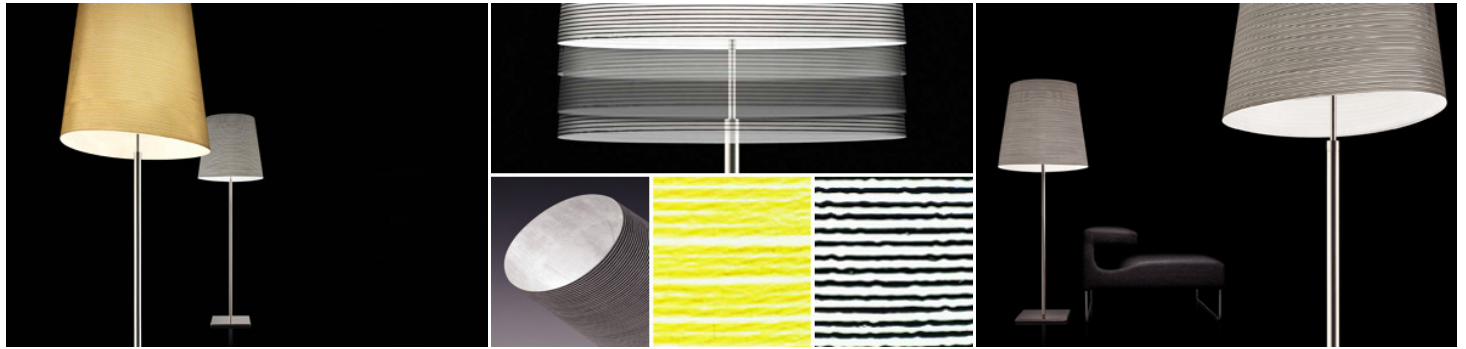

## MEGA KITE

MARC SADLER / 2004

Extendable floor lamp with dimmer with fibreglass diffuser in the finish yellow Kevlar® or black carbon thread. Frame in brushed stainless steel.

VERSIONS: FLOOR, SUSPENSION, FLOOR, SUSPENSION

### COLOR VARIATIONS