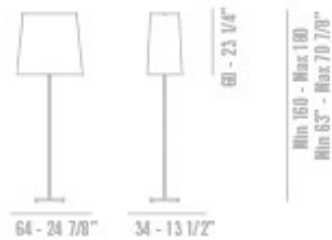

## MEGA KITE

MARC SADLER / 2004

Extendable floor lamp with dimmer with fibreglass diffuser in the finish yellow Kevlar® or black carbon thread. Frame in brushed stainless steel.

VERSIONS: FLOOR, SUSPENSION, FLOOR, SUSPENSION