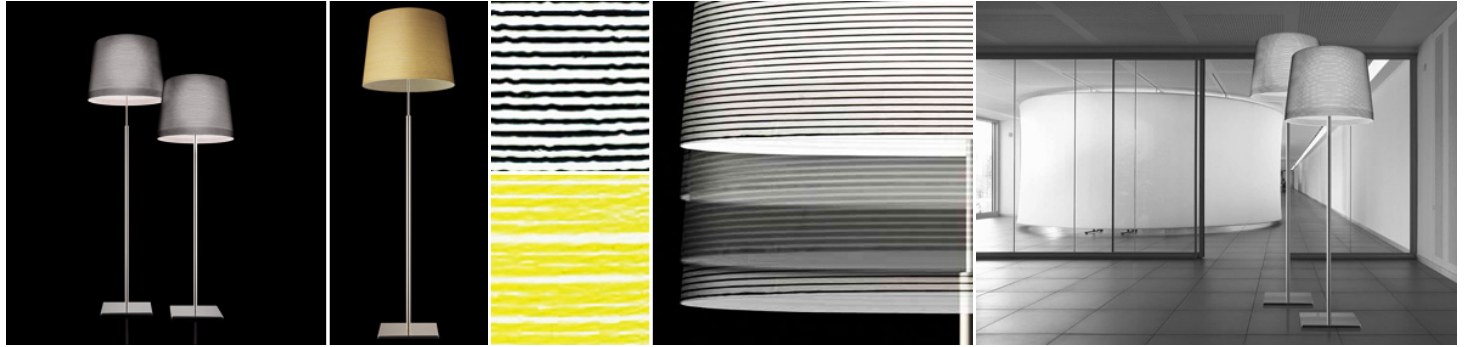

GIGA LITE

MARC SADLER / 2004

Extendable floor lamp with dimmer with fibreglass diffuser in the finish yellow Kevlar® or black carbon thread. Frame in brushed stainless steel.

VERSIONS: FLOOR, SUSPENSION, FLOOR, SUSPENSION