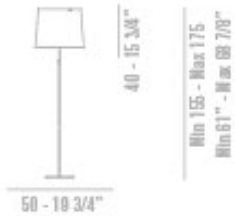

GIGA LITE

MARC SADLER / 2004

Extendable floor lamp with dimmer with fibreglass diffuser in the finish yellow Kevlar® or black carbon thread. Frame in brushed stainless steel.

VERSIONS: FLOOR, SUSPENSION, FLOOR, SUSPENSION