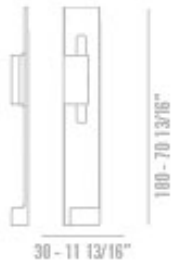

ARETHA

FERRUCCIO LAVIANI / 2006

Floor lamp in lacquered aluminium. The light it gives off is almost entirely refracted, while a thin cut on the shade allows light to emanate from the backside as well.

VERSIONS: FLOOR

COLOR VARIATIONS

BULB INFO

ARETHA
ALOGENA 1X200W

CERTIFICATIONS