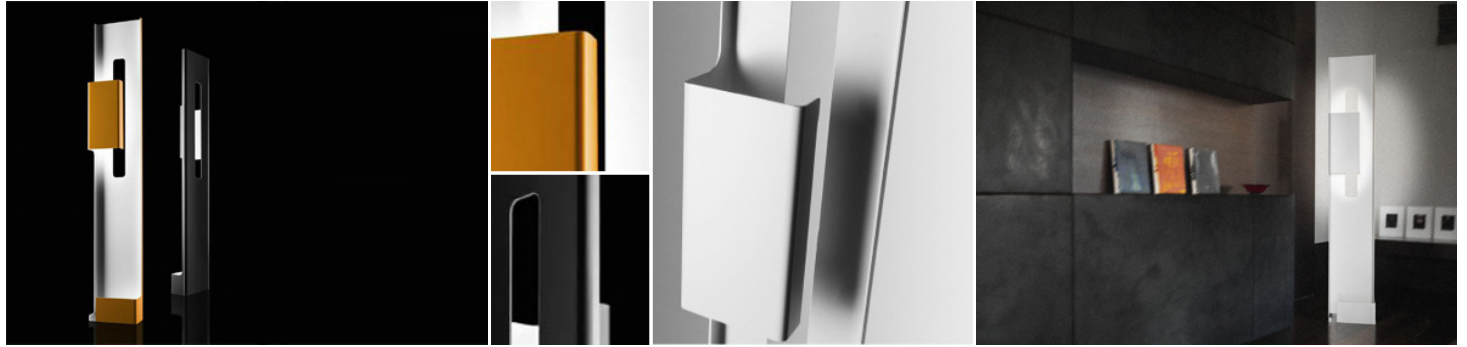

ARETHA

FERRUCCIO LAVIANI / 2006

Floor lamp in lacquered aluminium. The light it gives off is almost entirely refracted, while a thin cut on the shade allows light to emanate from the backside as well.

VERSIONS: FLOOR

COLOR VARIATIONS

BULB INFO

ARETHA
ALOGENA 1X200W

CERTIFICATIONS