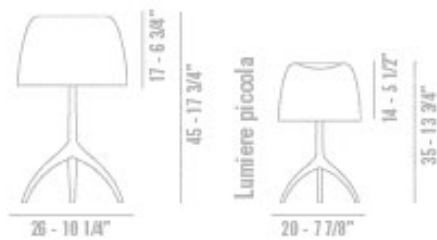

## LUMIERE 05

RODOLFO DORDONI / 1990

Table lamp with blown glass shade with the new coloured outer layer, polished finish and white inner layer. Base in polished aluminium or black chrome finish. Available with or without dimmer.