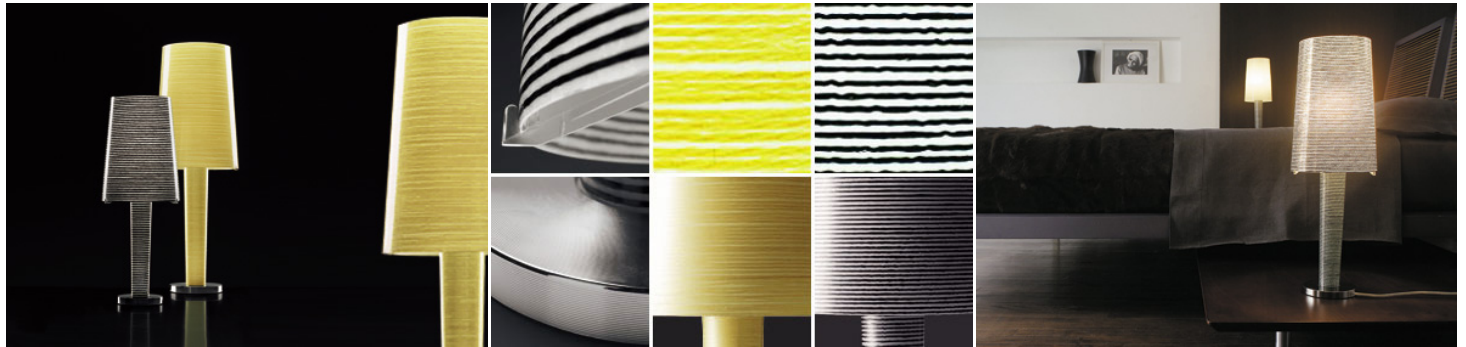

## LITE

MARC SADLER / 2001

Table lamp with chrome metal base. Stem and diffuser are in fiberglass fabric with yellow Kevlar<sup>®</sup> or black carbon thread.

Kevlar<sup>®</sup> is a DuPont registered trademark.

VERSIONS: TABLE, FLOOR, SUSPENSION, WALL