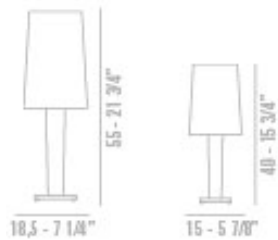

## LITE

MARC SADLER / 2001

Table lamp with chrome metal base. Stem and diffuser are in fiberglass fabric with yellow Kevlar<sup>®</sup> or black carbon thread.

Kevlar<sup>®</sup> is a DuPont registered trademark.

VERSIONS: TABLE, FLOOR, SUSPENSION, WALL