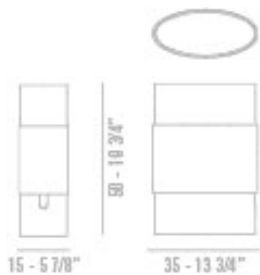

LENIN

FERRUCCIO LAVIANI / 2001

Table lamp with transparent blown glass body. Light can be adjusted by means of the polished stainless steel shade on the outside of the diffuser.

VERSIONS: TABLE

COLOR VARIATIONS