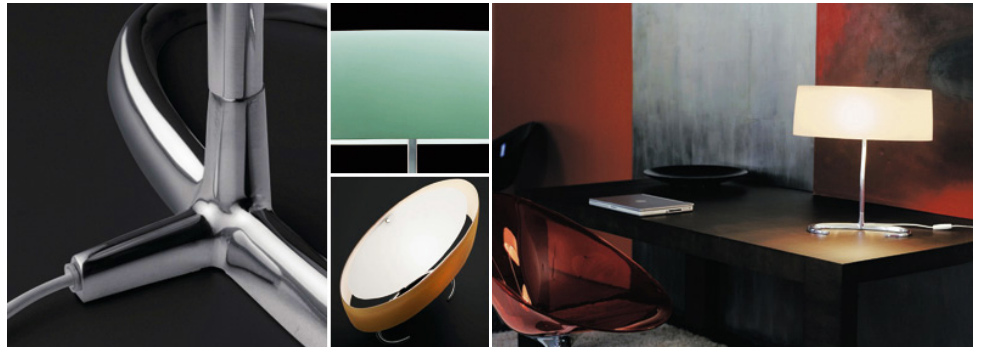

## ESA

LIEVORE ASOCIADOS / 1996

Lamp with base in polished aluminium and blown satin glass diffuser, white inside and coloured outside.

VERSIONS: TABLE

COLOR VARIATIONS

BULB INFO

ESA  
INCANDESCENZA 1X100W

CERTIFICATIONS