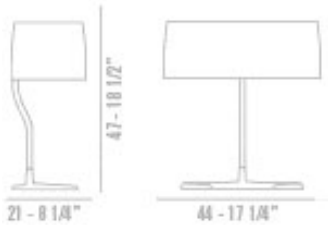

## ESA

LIEVORE ASOCIADOS / 1996

Lamp with base in polished aluminium and blown satin glass diffuser, white inside and coloured outside.

VERSIONS: TABLE

COLOR VARIATIONS

BULB INFO

ESA  
INCANDESCENZA 1X100W

CERTIFICATIONS