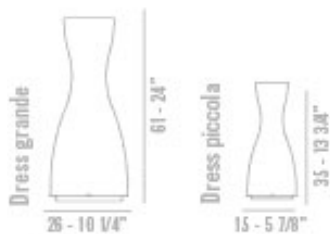

DRESS

DEFNE KOZ / 1996

Lamp with base in stainless steel and lacquered metal. Blown satin glass diffuser, white inside and coloured outside. Dual on-off switch for simultaneous or independent use.

VERSIONS: TABLE

COLOR VARIATIONS

BULB INFO

DRESS GRANDE
INCANDESCENZA 1X150W

DRESS GRANDE
INCANDESCENZA 3X60W

DRESS GRANDE
ENERGY SAVING 1X23W

DRESS GRANDE
ENERGY SAVING 3X7W

DRESS PICCOLA
INCANDESCENZA 1X60W

DRESS PICCOLA
ENERGY SAVING 1X7W