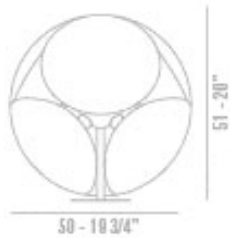

## BUBBLE

VALERIO BOTTIN / 2000

Table lamp in chrome metal and satin-finish polycarbonate diffuser.

VERSIONS: TABLE, SUSPENSION