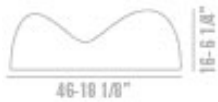

BLOB

KARIM RASHID / 2002

Lamp in three sizes, with white or coloured moulded polypropylene diffuser.
Blob S also available in wall and ceiling versions.

VERSIONS: TABLE, FLOOR, CEILING, WALL

COLOR VARIATIONS