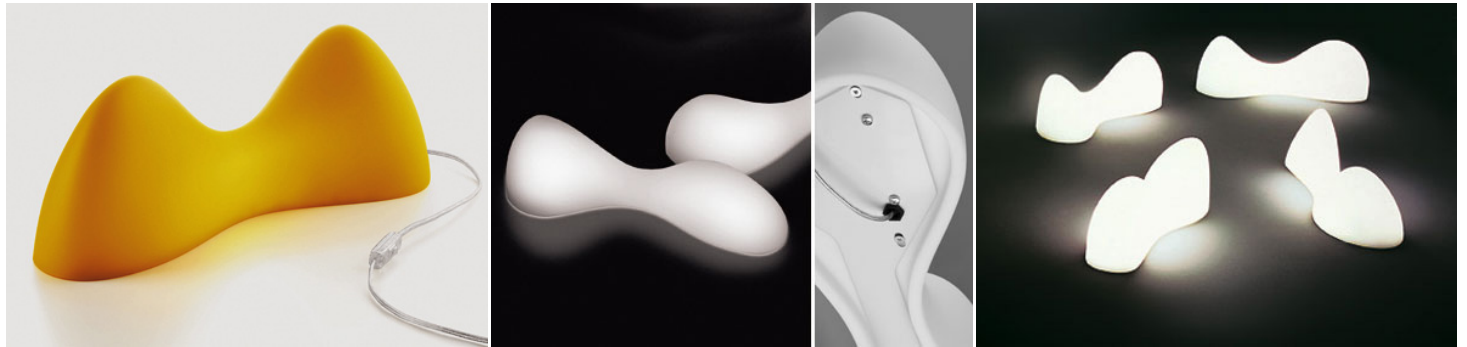

BLOB

KARIM RASHID / 2002

Lamp in three sizes, with white or coloured moulded polypropylene diffuser.
Blob S also available in wall and ceiling versions.

VERSIONS: TABLE, FLOOR, CEILING, WALL

COLOR VARIATIONS