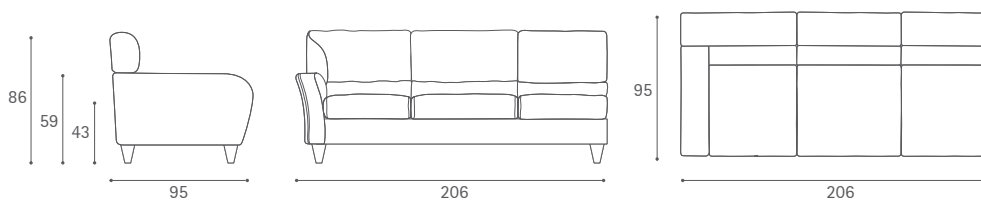

Rapsody

Design: Tito Agnoli

Rapsody Armchair

Rapsody 2-seater sofa

Rapsody 2-seater large sofa

Rapsody 3-seater sofa

Rapsody Pouf

Dimensioni espresse in centimetri; sono possibili variazioni dimensionali del +/- 2%
All dimensions and sizes are in centimetres, dimensional variations of +/- 2% are possible

Poltrona Frau S.p.A.

S.S. 77 Km 74,500 62029 Tolentino MC Italia

Tel +39 0733 9091 Fax +39 0733 971600 info@poltronafrau.it www.poltronafrau.it

Rapsody Armchair with 1 arm

Rapsody 2-seater sofa with 1 arm

Rapsody 2-seater large sofa with 1 arm

Rapsody 3-seater sofa with 1 arm

Rapsody 90° corner unit

Dimensioni espresse in centimetri; sono possibili variazioni dimensionali del +/- 2%
All dimensions and sizes are in centimetres, dimensional variations of +/- 2% are possible