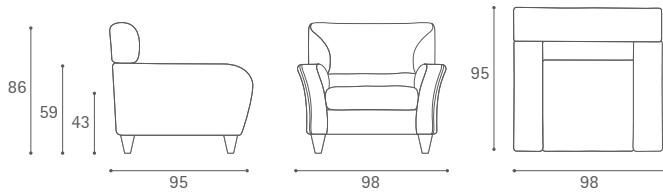

Rapsody

Design: Tito Agnoli

Rapsody Armchair

Rapsody 2-seater sofa

Rapsody 2-seater large sofa

Rapsody 3-seater sofa

Rapsody Pouf

Dimensioni espresse in centimetri; sono possibili variazioni dimensionali del +/- 2%
All dimensions and sizes are in centimetres, dimensional variations of +/- 2% are possible

Rapsody 2-seater large sofa with 1 arm

Rapsody 3-seater sofa with 1 arm

Rapsody 90° corner unit

Dimensioni espresse in centimetri; sono possibili variazioni dimensionali del +/- 2%
All dimensions and sizes are in centimetres, dimensional variations of +/- 2% are possible