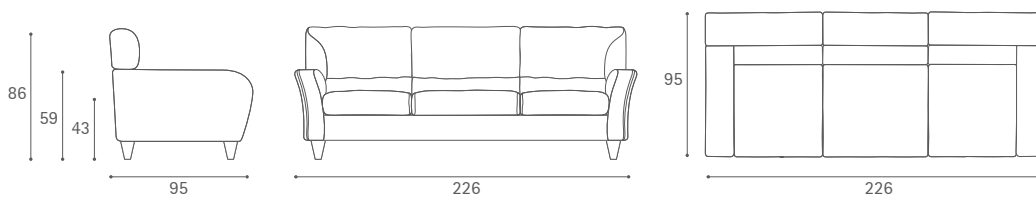

Rapsody

Design: Tito Agnoli

Rapsody Armchair

Rapsody 2-seater sofa

Rapsody 2-seater large sofa

Rapsody 3-seater sofa

Rapsody Pouf

Dimensioni espresse in centimetri; sono possibili variazioni dimensionali del +/- 2%
All dimensions and sizes are in centimetres, dimensional variations of +/- 2% are possible

Rapsody 2-seater large sofa with 1 arm

Rapsody 3-seater sofa with 1 arm

Rapsody 90° corner unit

Dimensioni espresse in centimetri; sono possibili variazioni dimensionali del +/- 2%
All dimensions and sizes are in centimetres, dimensional variations of +/- 2% are possible