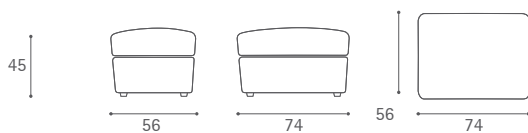

Rapsody

Design: Tito Agnoli

Rapsody Armchair

Rapsody 2-seater sofa

Rapsody 2-seater large sofa

Rapsody 3-seater sofa

Rapsody Pouf

Dimensioni espresse in centimetri; sono possibili variazioni dimensionali del +/- 2%
All dimensions and sizes are in centimetres, dimensional variations of +/- 2% are possible

Rapsody 2-seater large sofa with 1 arm

Rapsody 3-seater sofa with 1 arm

Rapsody 90° corner unit

Dimensioni espresse in centimetri; sono possibili variazioni dimensionali del +/- 2%
All dimensions and sizes are in centimetres, dimensional variations of +/- 2% are possible