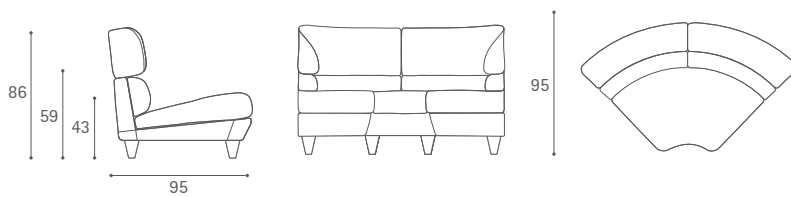

Rapsody

Design: Tito Agnoli

Rapsody Armchair

Rapsody 2-seater sofa

Rapsody 2-seater large sofa

Rapsody 3-seater sofa

Rapsody Pouf

Dimensioni espresse in centimetri; sono possibili variazioni dimensionali del +/- 2%
All dimensions and sizes are in centimetres, dimensional variations of +/- 2% are possible

Poltrona Frau S.p.A.

S.S. 77 Km 74,500 62029 Tolentino MC Italia

Tel +39 0733 9091 Fax +39 0733 971600 info@poltronafrau.it www.poltronafrau.it

Rapsody Armchair with 1 arm

Rapsody 2-seater sofa with 1 arm

Rapsody 2-seater large sofa with 1 arm

Rapsody 3-seater sofa with 1 arm

Rapsody 90° corner unit

Dimensioni espresse in centimetri; sono possibili variazioni dimensionali del +/- 2%
All dimensions and sizes are in centimetres, dimensional variations of +/- 2% are possible