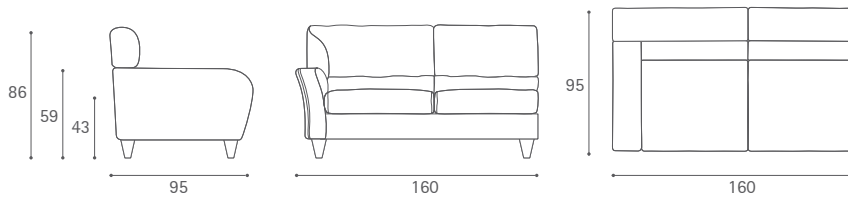

Rapsody

Design: Tito Agnoli

Rapsody Armchair

Rapsody 2-seater sofa

Rapsody 2-seater large sofa

Rapsody 3-seater sofa

Rapsody Pouf

Dimensioni espresse in centimetri; sono possibili variazioni dimensionali del +/- 2%
All dimensions and sizes are in centimetres, dimensional variations of +/- 2% are possible

Poltrona Frau S.p.A.

S.S. 77 Km 74,500 62029 Tolentino MC Italia

Tel +39 0733 9091 Fax +39 0733 971600 info@poltronafrau.it www.poltronafrau.it

Rapsody Armchair with 1 arm

Rapsody 2-seater sofa with 1 arm

Rapsody 2-seater large sofa with 1 arm

Rapsody 3-seater sofa with 1 arm

Rapsody 90° corner unit

Dimensioni espresse in centimetri; sono possibili variazioni dimensionali del +/- 2%
All dimensions and sizes are in centimetres, dimensional variations of +/- 2% are possible