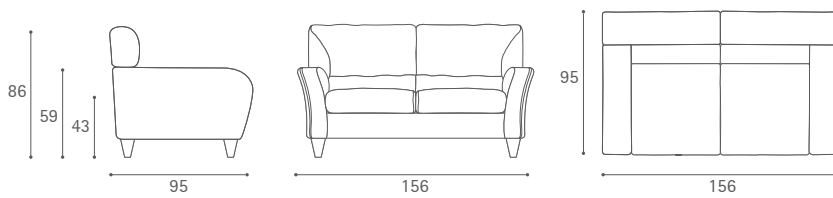

Rapsody

Design: Tito Agnoli

Rapsody Armchair

Rapsody 2-seater sofa

Rapsody 2-seater large sofa

Rapsody 3-seater sofa

Rapsody Pouf

Dimensioni espresse in centimetri; sono possibili variazioni dimensionali del +/- 2%
All dimensions and sizes are in centimetres, dimensional variations of +/- 2% are possible

Rapsody 2-seater large sofa with 1 arm

Rapsody 3-seater sofa with 1 arm

Rapsody 90° corner unit

Dimensioni espresse in centimetri; sono possibili variazioni dimensionali del +/- 2%
All dimensions and sizes are in centimetres, dimensional variations of +/- 2% are possible