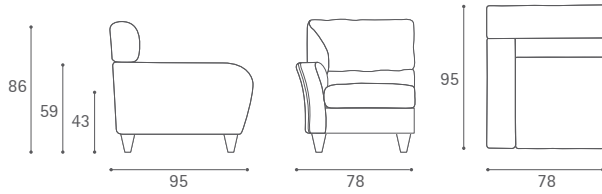

Rapsody Armchair with 1 arm