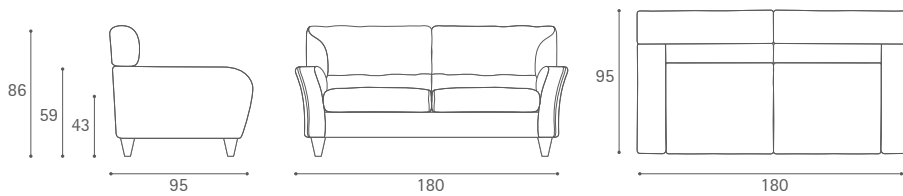

Rapsody

Design: Tito Agnoli

Rapsody Armchair

Rapsody 2-seater sofa

Rapsody 2-seater large sofa

Rapsody 3-seater sofa

Rapsody Pouf

Dimensioni espresse in centimetri; sono possibili variazioni dimensionali del +/- 2%
All dimensions and sizes are in centimetres, dimensional variations of +/- 2% are possible

Rapsody 2-seater large sofa with 1 arm

Rapsody 3-seater sofa with 1 arm

Rapsody 90° corner unit

Dimensioni espresse in centimetri; sono possibili variazioni dimensionali del +/- 2%
All dimensions and sizes are in centimetres, dimensional variations of +/- 2% are possible