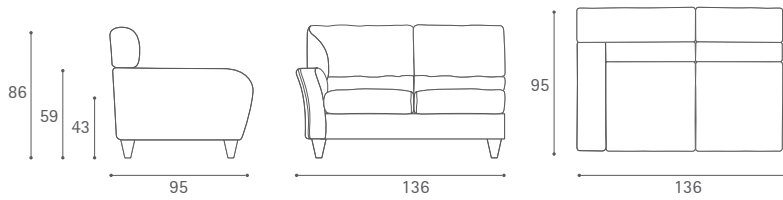

Rapsody

Design: Tito Agnoli

Rapsody Armchair

Rapsody 2-seater sofa

Rapsody 2-seater large sofa

Rapsody 3-seater sofa

Rapsody Pouf

Dimensioni espresse in centimetri; sono possibili variazioni dimensionali del +/- 2%
All dimensions and sizes are in centimetres, dimensional variations of +/- 2% are possible

Poltrona Frau S.p.A.

S.S. 77 Km 74,500 62029 Tolentino MC Italia

Tel +39 0733 9091 Fax +39 0733 971600 info@poltronafrau.it www.poltronafrau.it

Rapsody Armchair with 1 arm

Rapsody 2-seater sofa with 1 arm

Rapsody 2-seater large sofa with 1 arm

Rapsody 3-seater sofa with 1 arm

Rapsody 90° corner unit

Dimensioni espresse in centimetri; sono possibili variazioni dimensionali del +/- 2%
All dimensions and sizes are in centimetres, dimensional variations of +/- 2% are possible