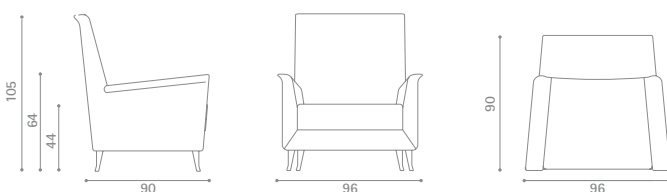

# Size

Design: Luca Scacchetti

**Size Armchair SL 24 Small**

**Size Armchair SL 24 Medium**

**Size Armchair SL 24 Large**

**Size 2 Seater sofa SL 24**

**Size 2 Seater sofa SL 24**

**Size Pouf SL 24**

Dimensioni espresse in centimetri; sono possibili variazioni dimensionali del +/- 2%  
All dimensions and sizes are in centimetres, dimensional variations of +/- 2% are possible

**Poltrona Frau S.p.A.**