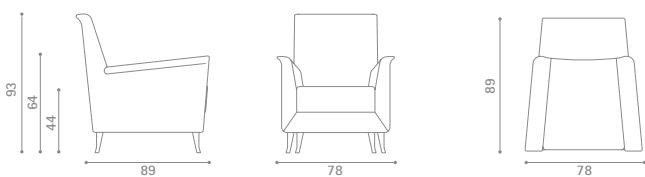

# Size

Design: Luca Scacchetti

**Size Armchair SL 24 Small**

**Size Armchair SL 24 Medium**

**Size Armchair SL 24 Large**

**Size 2 Seater sofa SL 24**

**Size 2 Seater sofa SL 24**

**Size Pouf SL 24**

Dimensioni espresse in centimetri; sono possibili variazioni dimensionali del +/- 2%  
All dimensions and sizes are in centimetres, dimensional variations of +/- 2% are possible

**Poltrona Frau S.p.A.**