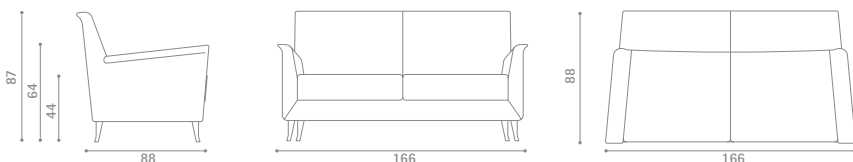

# Size

Design: Luca Scacchetti

**Size Armchair SL 24 Small**

**Size Armchair SL 24 Medium**

**Size Armchair SL 24 Large**

**Size 2 Seater sofa SL 24**

**Size 2 Seater sofa SL 24**

**Size Pouf SL 24**

Dimensioni espresse in centimetri; sono possibili variazioni dimensionali del +/- 2%  
All dimensions and sizes are in centimetres, dimensional variations of +/- 2% are possible

**Poltrona Frau S.p.A.**