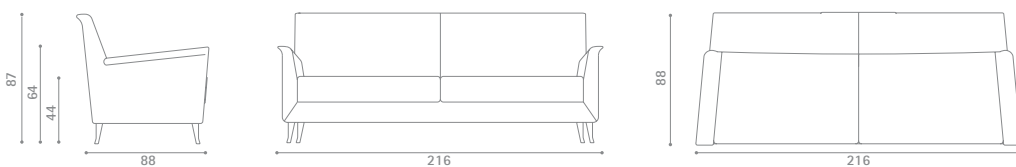

# Size

Design: Luca Scacchetti

**Size Armchair SL 24 Small**

**Size Armchair SL 24 Medium**

**Size Armchair SL 24 Large**

**Size 2 Seater sofa SL 24**

**Size 2 Seater sofa SL 24**

**Size Pouf SL 24**

Dimensioni espresse in centimetri; sono possibili variazioni dimensionali del +/- 2%  
All dimensions and sizes are in centimetres, dimensional variations of +/- 2% are possible

**Poltrona Frau S.p.A.**