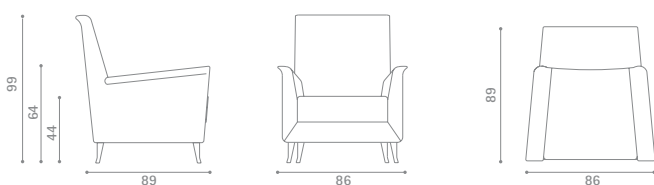

# Size

Design: Luca Scacchetti

**Size Armchair SL 24 Small**

**Size Armchair SL 24 Medium**

**Size Armchair SL 24 Large**

**Size 2 Seater sofa SL 24**

**Size 2 Seater sofa SL 24**

**Size Pouf SL 24**

Dimensioni espresse in centimetri; sono possibili variazioni dimensionali del +/- 2%  
All dimensions and sizes are in centimetres, dimensional variations of +/- 2% are possible

**Poltrona Frau S.p.A.**