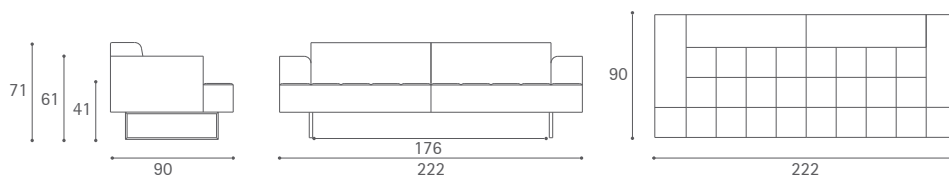

Quadra

Design: Pierluigi Cerri

Poltrona Frau S.p.A.

S.S. 77 Km 74,500 62029 Tolentino MC Italia

Tel +39 0733 9091 Fax +39 0733 971600 info@poltronafrau.it www.poltronafrau.it

Quadra 2-seater sofa with low arms

Quadra 2-seater sofa with medium-sized arms

Quadra 2-seater sofa with high arms

Quadra 2-seater large sofa with low arms

Quadra 2-seater large sofa with medium-sized arms

Dimensioni espresse in centimetri; sono possibili variazioni dimensionali del +/- 2%
All dimensions and sizes are in centimetres, dimensional variations of +/- 2% are possible

Dimensioni espresse in centimetri; sono possibili variazioni dimensionali del +/- 2%
All dimensions and sizes are in centimetres, dimensional variations of +/- 2% are possible

Quadra Armless 2-seater sofa

Dimensioni espresse in centimetri; sono possibili variazioni dimensionali del +/- 2%
All dimensions and sizes are in centimetres, dimensional variations of +/- 2% are possible

Quadra Divano large terminale (bracciolo basso)