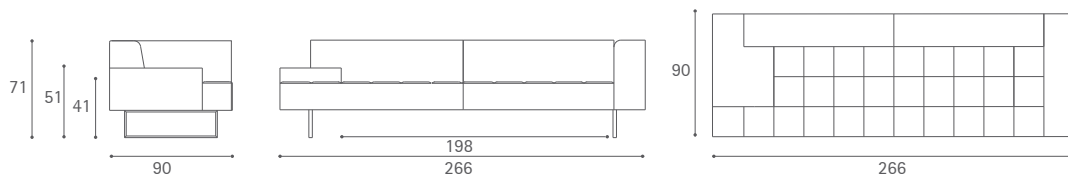

Quadra 2-seater large sofa with high arms

Quadra Pouf

Quadra Stackable table

Quadra 2-seater asymmetrical sofa (low arm/medium-sized arm)

Quadra 2-seater asymmetrical sofa (low arm/higt arm)

Quadra 2-seater asymmetrical sofa (medium-sized arm/high arm)

Dimensioni espresse in centimetri; sono possibili variazioni dimensionali del +/- 2%
All dimensions and sizes are in centimetres, dimensional variations of +/- 2% are possible

Quadra Armless 2-seater sofa

Quadra 2-seater sofa with 1 arm (high arm/1 backrest)

Quadra 2-seater asymmetrical large sofa (low arm/medium-sized arm)

Quadra 2-seater asymmetrical large sofa (low arm/high arm)

Quadra Divano 2 posti asimetrico large (bracciolo medio e alto)

Dimensioni espresse in centimetri; sono possibili variazioni dimensionali del +/- 2%
All dimensions and sizes are in centimetres, dimensional variations of +/- 2% are possible

Quadra Divano large terminale (bracciolo basso)