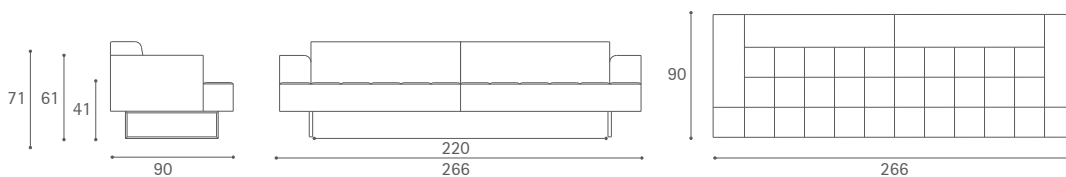

Quadra 2-seater sofa with medium-sized arms

Quadra 2-seater sofa with high arms

Quadra 2-seater large sofa with low arms

Quadra 2-seater large sofa with medium-sized arms

Dimensioni espresse in centimetri; sono possibili variazioni dimensionali del +/- 2%
All dimensions and sizes are in centimetres, dimensional variations of +/- 2% are possible

Quadra 2-seater large sofa with high arms

Quadra Pouf

Quadra Stackable table

Quadra 2-seater asymmetrical sofa (low arm/medium-sized arm)

Quadra 2-seater asymmetrical sofa (low arm/higt arm)

Quadra 2-seater asymmetrical sofa (medium-sized arm/high arm)

Dimensioni espresse in centimetri; sono possibili variazioni dimensionali del +/- 2%
All dimensions and sizes are in centimetres, dimensional variations of +/- 2% are possible

Quadra Armless 2-seater sofa