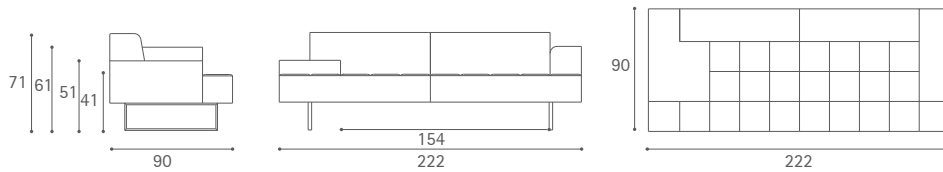

Quadra 2-seater sofa with medium-sized arms

Quadra 2-seater sofa with high arms

Quadra 2-seater large sofa with low arms

Quadra 2-seater large sofa with medium-sized arms

Dimensioni espresse in centimetri; sono possibili variazioni dimensionali del +/- 2%
All dimensions and sizes are in centimetres, dimensional variations of +/- 2% are possible

Quadra 2-seater large sofa with high arms

Quadra Pouf

Quadra Stackable table

Quadra 2-seater asymmetrical sofa (low arm/medium-sized arm)

Quadra 2-seater asymmetrical sofa (low arm/higt arm)

Quadra 2-seater asymmetrical sofa (medium-sized arm/high arm)

Dimensioni espresse in centimetri; sono possibili variazioni dimensionali del +/- 2%
All dimensions and sizes are in centimetres, dimensional variations of +/- 2% are possible

Quadra Armless 2-seater sofa

Dimensioni espresse in centimetri; sono possibili variazioni dimensionali del +/- 2%
All dimensions and sizes are in centimetres, dimensional variations of +/- 2% are possible

Quadra Divano large terminale (bracciolo basso)