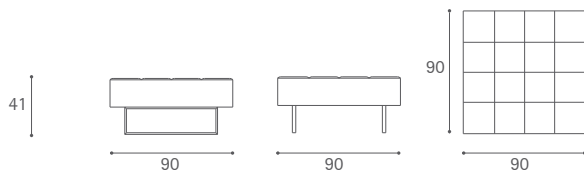

Quadra 2-seater sofa with medium-sized arms

Quadra 2-seater sofa with high arms

Quadra 2-seater large sofa with low arms

Quadra 2-seater large sofa with medium-sized arms

Dimensioni espresse in centimetri; sono possibili variazioni dimensionali del +/- 2%
All dimensions and sizes are in centimetres, dimensional variations of +/- 2% are possible

Quadra 2-seater large sofa with high arms

Quadra Pouf

Quadra Stackable table

Quadra 2-seater asymmetrical sofa (low arm/medium-sized arm)

Quadra 2-seater asymmetrical sofa (low arm/higt arm)

Quadra 2-seater asymmetrical sofa (medium-sized arm/high arm)

Dimensioni espresse in centimetri; sono possibili variazioni dimensionali del +/- 2%
All dimensions and sizes are in centimetres, dimensional variations of +/- 2% are possible

Quadra Armless 2-seater sofa