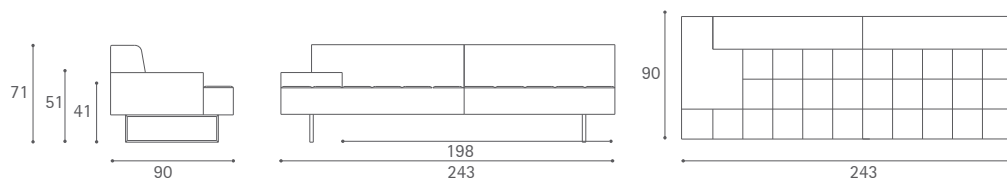

Dimensioni espresse in centimetri; sono possibili variazioni dimensionali del +/- 2%
All dimensions and sizes are in centimetres, dimensional variations of +/- 2% are possible

Quadra Armless 2-seater sofa

Quadra 2-seater sofa with 1 arm (high arm/1 backrest)

Quadra 2-seater asymmetrical large sofa (low arm/medium-sized arm)

Quadra 2-seater asymmetrical large sofa (low arm/high arm)

Quadra Divano 2 posti asimetrico large (bracciolo medio e alto)

Dimensioni espresse in centimetri; sono possibili variazioni dimensionali del +/- 2%
All dimensions and sizes are in centimetres, dimensional variations of +/- 2% are possible

Quadra Divano large terminale (bracciolo basso)