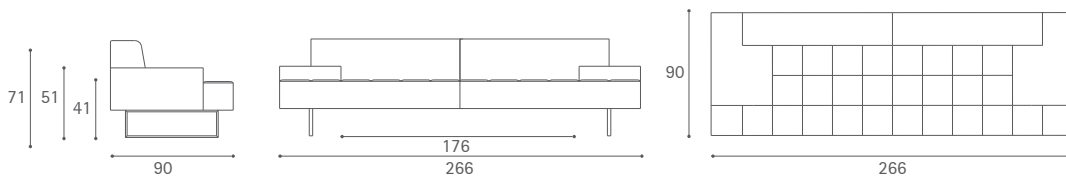

Quadra

Design: Pierluigi Cerri

Poltrona Frau S.p.A.

S.S. 77 Km 74,500 62029 Tolentino MC Italia

Tel +39 0733 9091 Fax +39 0733 971600 info@poltronafrau.it www.poltronafrau.it

Quadra 2-seater sofa with low arms

Quadra 2-seater sofa with medium-sized arms

Quadra 2-seater sofa with high arms

Quadra 2-seater large sofa with low arms

Quadra 2-seater large sofa with medium-sized arms

Dimensioni espresse in centimetri; sono possibili variazioni dimensionali del +/- 2%
All dimensions and sizes are in centimetres, dimensional variations of +/- 2% are possible

Quadra 2-seater large sofa with high arms

Quadra Pouf

Quadra Stackable table

Quadra 2-seater asymmetrical sofa (low arm/medium-sized arm)

Quadra 2-seater asymmetrical sofa (low arm/higt arm)

Quadra 2-seater asymmetrical sofa (medium-sized arm/high arm)

Dimensioni espresse in centimetri; sono possibili variazioni dimensionali del +/- 2%
All dimensions and sizes are in centimetres, dimensional variations of +/- 2% are possible

Quadra Armless 2-seater sofa