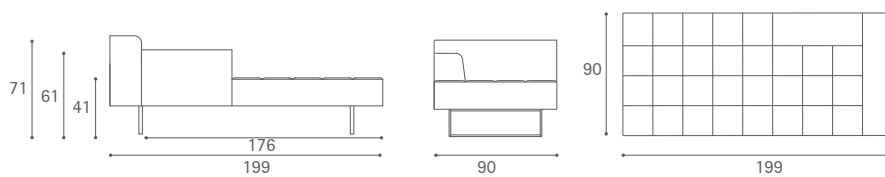

Quadra 2-seater sofa with 1 arm (high arm/1 backrest)