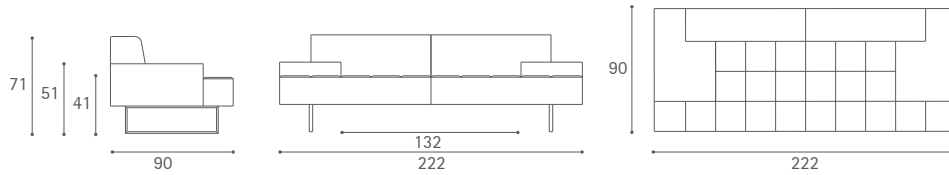

Quadra

Design: Pierluigi Cerri

Poltrona Frau S.p.A.

S.S. 77 Km 74,500 62029 Tolentino MC Italia

Tel +39 0733 9091 Fax +39 0733 971600 info@poltronafrau.it www.poltronafrau.it

Quadra 2-seater sofa with low arms

Quadra 2-seater sofa with medium-sized arms

Quadra 2-seater sofa with high arms

Quadra 2-seater large sofa with low arms

Quadra 2-seater large sofa with medium-sized arms

Dimensioni espresse in centimetri; sono possibili variazioni dimensionali del +/- 2%
All dimensions and sizes are in centimetres, dimensional variations of +/- 2% are possible

Dimensioni espresse in centimetri; sono possibili variazioni dimensionali del +/- 2%
All dimensions and sizes are in centimetres, dimensional variations of +/- 2% are possible

Quadra Armless 2-seater sofa

Dimensioni espresse in centimetri; sono possibili variazioni dimensionali del +/- 2%
All dimensions and sizes are in centimetres, dimensional variations of +/- 2% are possible

Quadra Divano large terminale (bracciolo basso)