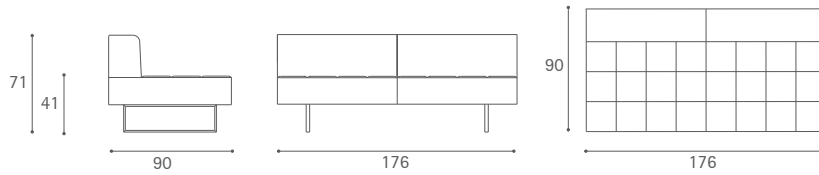

Quadra 2-seater sofa with medium-sized arms

Quadra 2-seater sofa with high arms

Quadra 2-seater large sofa with low arms

Quadra 2-seater large sofa with medium-sized arms

Dimensioni espresse in centimetri; sono possibili variazioni dimensionali del +/- 2%
All dimensions and sizes are in centimetres, dimensional variations of +/- 2% are possible

Quadra 2-seater large sofa with high arms

Quadra Pouf

Quadra Stackable table

Quadra 2-seater asymmetrical sofa (low arm/medium-sized arm)

Quadra 2-seater asymmetrical sofa (low arm/higt arm)

Quadra 2-seater asymmetrical sofa (medium-sized arm/high arm)

Dimensioni espresse in centimetri; sono possibili variazioni dimensionali del +/- 2%
All dimensions and sizes are in centimetres, dimensional variations of +/- 2% are possible

Quadra Armless 2-seater sofa

Dimensioni espresse in centimetri; sono possibili variazioni dimensionali del +/- 2%
All dimensions and sizes are in centimetres, dimensional variations of +/- 2% are possible

Quadra Divano large terminale (bracciolo basso)