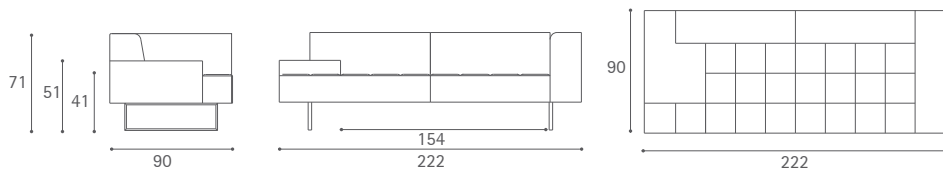

Quadra 2-seater sofa with medium-sized arms

Quadra 2-seater sofa with high arms

Quadra 2-seater large sofa with low arms

Quadra 2-seater large sofa with medium-sized arms

Dimensioni espresse in centimetri; sono possibili variazioni dimensionali del +/- 2%
All dimensions and sizes are in centimetres, dimensional variations of +/- 2% are possible

Quadra 2-seater large sofa with high arms

Quadra Pouf

Quadra Stackable table

Quadra 2-seater asymmetrical sofa (low arm/medium-sized arm)

Quadra 2-seater asymmetrical sofa (low arm/higt arm)

Quadra 2-seater asymmetrical sofa (medium-sized arm/high arm)

Dimensioni espresse in centimetri; sono possibili variazioni dimensionali del +/- 2%
All dimensions and sizes are in centimetres, dimensional variations of +/- 2% are possible

Quadra Armless 2-seater sofa

Dimensioni espresse in centimetri; sono possibili variazioni dimensionali del +/- 2%
All dimensions and sizes are in centimetres, dimensional variations of +/- 2% are possible

Quadra Divano large terminale (bracciolo basso)