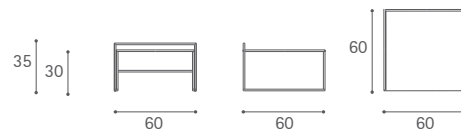

Quadra 2-seater sofa with medium-sized arms

Quadra 2-seater sofa with high arms

Quadra 2-seater large sofa with low arms

Quadra 2-seater large sofa with medium-sized arms

Dimensioni espresse in centimetri; sono possibili variazioni dimensionali del +/- 2%
All dimensions and sizes are in centimetres, dimensional variations of +/- 2% are possible

Quadra 2-seater large sofa with high arms

Quadra Pouf

Quadra Stackable table

Quadra 2-seater asymmetrical sofa (low arm/medium-sized arm)

Quadra 2-seater asymmetrical sofa (low arm/higt arm)

Quadra 2-seater asymmetrical sofa (medium-sized arm/high arm)

Dimensioni espresse in centimetri; sono possibili variazioni dimensionali del +/- 2%
All dimensions and sizes are in centimetres, dimensional variations of +/- 2% are possible

Quadra Armless 2-seater sofa