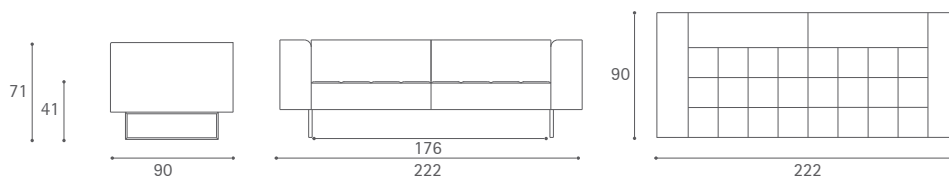

Quadra

Design: Pierluigi Cerri

Poltrona Frau S.p.A.

S.S. 77 Km 74,500 62029 Tolentino MC Italia

Tel +39 0733 9091 Fax +39 0733 971600 info@poltronafrau.it www.poltronafrau.it

Quadra 2-seater sofa with low arms

Quadra 2-seater sofa with medium-sized arms

Quadra 2-seater sofa with high arms

Quadra 2-seater large sofa with low arms

Quadra 2-seater large sofa with medium-sized arms

Dimensioni espresse in centimetri; sono possibili variazioni dimensionali del +/- 2%
All dimensions and sizes are in centimetres, dimensional variations of +/- 2% are possible

Dimensioni espresse in centimetri; sono possibili variazioni dimensionali del +/- 2%
All dimensions and sizes are in centimetres, dimensional variations of +/- 2% are possible

Quadra Armless 2-seater sofa