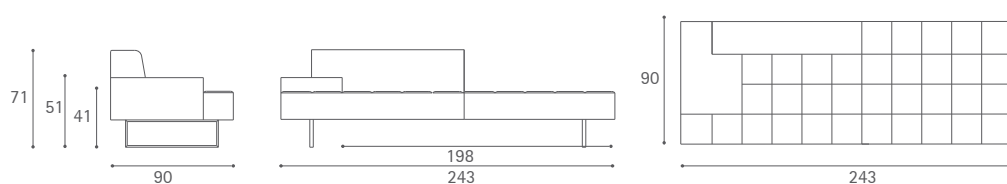

Quadra Divano large terminale (bracciolo basso/1 schienale)