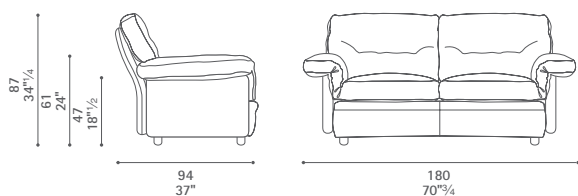

Poppy

Design: Tito Agnoli

Poltrona Frau S.p.A.

S.S. 77 Km 74,500 62029 Tolentino MC Italia

Tel +39 0733 9091 Fax +39 0733 971600 info@poltronafrau.it www.poltronafrau.it

Poppy Armchair

Poppy 2 seater sofa

Poppy 3 seater sofa

Poppy Pouf

Dimensioni espresse in centimetri; sono possibili variazioni dimensionali del +/- 2%
All dimensions and sizes are in centimetres, dimensional variations of +/- 2% are possible

Poltrona Frau S.p.A.