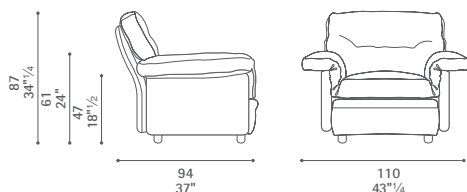

Poppy

Design: Tito Agnoli

Poltrona Frau S.p.A.

S.S. 77 Km 74,500 62029 Tolentino MC Italia

Tel +39 0733 9091 Fax +39 0733 971600 info@poltronafrau.it www.poltronafrau.it

Poppy Armchair

Poppy 2 seater sofa

Poppy 3 seater sofa

Poppy Pouf

Dimensioni espresse in centimetri; sono possibili variazioni dimensionali del +/- 2%
All dimensions and sizes are in centimetres, dimensional variations of +/- 2% are possible

Poltrona Frau S.p.A.