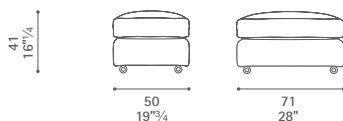

Poppy

Design: Tito Agnoli

Poltrona Frau S.p.A.

S.S. 77 Km 74,500 62029 Tolentino MC Italia

Tel +39 0733 9091 Fax +39 0733 971600 info@poltronafrau.it www.poltronafrau.it

Poppy Armchair

Poppy 2 seater sofa

Poppy 3 seater sofa

Poppy Pouf

Dimensioni espresse in centimetri; sono possibili variazioni dimensionali del +/- 2%
All dimensions and sizes are in centimetres, dimensional variations of +/- 2% are possible

Poltrona Frau S.p.A.