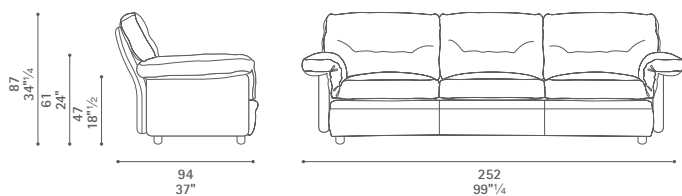

Poppy

Design: Tito Agnoli

Poltrona Frau S.p.A.

S.S. 77 Km 74,500 62029 Tolentino MC Italia

Tel +39 0733 9091 Fax +39 0733 971600 info@poltronafrau.it www.poltronafrau.it

Poppy Armchair

Poppy 2 seater sofa

Poppy 3 seater sofa

Poppy Pouf

Dimensioni espresse in centimetri; sono possibili variazioni dimensionali del +/- 2%
All dimensions and sizes are in centimetres, dimensional variations of +/- 2% are possible

Poltrona Frau S.p.A.