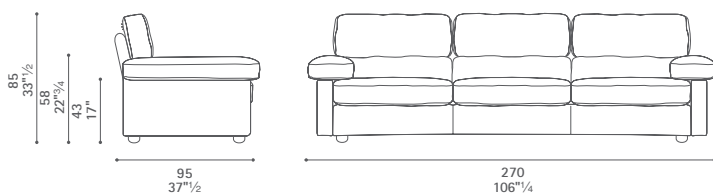

Petronio

Design: Tito Agnoli

Poltrona Frau S.p.A.

S.S. 77 Km 74,500 62029 Tolentino MC Italia

Tel +39 0733 9091 Fax +39 0733 971600 info@poltronafrau.it www.poltronafrau.it

Petronio Armchair

Petronio 2 seater sofa

Petronio 2 seater large sofa

Petronio 3 seater sofa

Petronio Pouf

Dimensioni espresse in centimetri; sono possibili variazioni dimensionali del +/- 2%
 All dimensions and sizes are in centimetres, dimensional variations of +/- 2% are possible