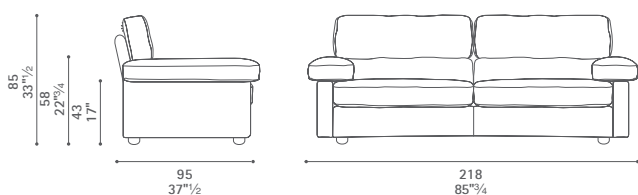

Petronio

Design: Tito Agnoli

Poltrona Frau S.p.A.

S.S. 77 Km 74,500 62029 Tolentino MC Italia

Tel +39 0733 9091 Fax +39 0733 971600 info@poltronafrau.it www.poltronafrau.it

Petronio Armchair

Petronio 2 seater sofa

Petronio 2 seater large sofa

Petronio 3 seater sofa

Petronio Pouf

Dimensioni espresse in centimetri; sono possibili variazioni dimensionali del +/- 2%
 All dimensions and sizes are in centimetres, dimensional variations of +/- 2% are possible