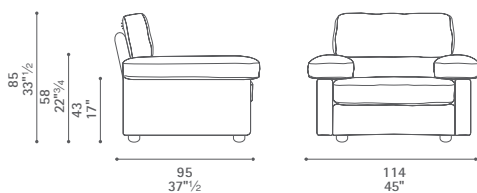

Petronio

Design: Tito Agnoli

Poltrona Frau S.p.A.

S.S. 77 Km 74,500 62029 Tolentino MC Italia

Tel +39 0733 9091 Fax +39 0733 971600 info@poltronafrau.it www.poltronafrau.it

Petronio Armchair

Petronio 2 seater sofa

Petronio 2 seater large sofa

Petronio 3 seater sofa

Petronio Pouf

Dimensioni espresse in centimetri; sono possibili variazioni dimensionali del +/- 2%
 All dimensions and sizes are in centimetres, dimensional variations of +/- 2% are possible