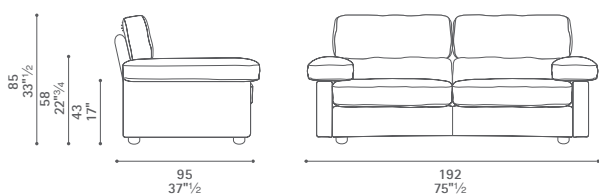

Petronio

Design: Tito Agnoli

Poltrona Frau S.p.A.

S.S. 77 Km 74,500 62029 Tolentino MC Italia

Tel +39 0733 9091 Fax +39 0733 971600 info@poltronafrau.it www.poltronafrau.it

Petronio Armchair

Petronio 2 seater sofa

Petronio 2 seater large sofa

Petronio 3 seater sofa

Petronio Pouf

Dimensioni espresse in centimetri; sono possibili variazioni dimensionali del +/- 2%
 All dimensions and sizes are in centimetres, dimensional variations of +/- 2% are possible