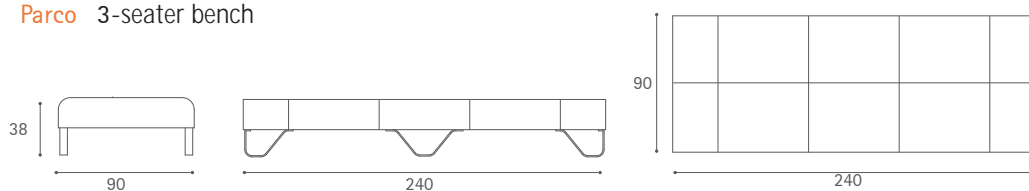

Parco

Design: Sezgin Aksu e Silvia Suardi

Parco 3-seater sofa

Parco 2-seater bench

Parco 3-seater bench

Parco 4-seater bench

Dimensioni espresse in centimetri; sono possibili variazioni dimensionali del +/- 2%
All dimensions and sizes are in centimetres, dimensional variations of +/- 2% are possible

Parco Tray 55 cm

Parco Tray 25 cm

Parco Tray 60 cm

Dimensioni espresse in centimetri; sono possibili variazioni dimensionali del +/- 2%
All dimensions and sizes are in centimetres, dimensional variations of +/- 2% are possible