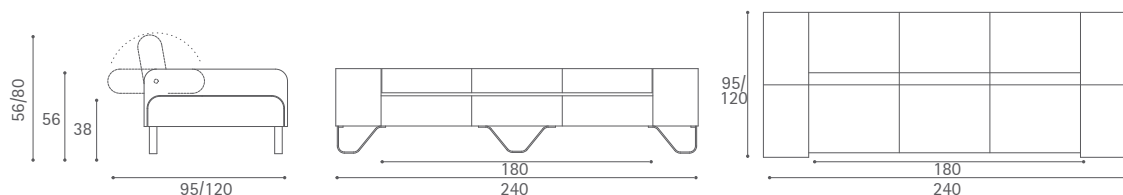

Parco

Design: Sezgin Aksu e Silvia Suardi

Parco 3-seater sofa

Parco 2-seater bench

Parco 3-seater bench

Parco 4-seater bench

Dimensioni espresse in centimetri; sono possibili variazioni dimensionali del +/- 2%
All dimensions and sizes are in centimetres, dimensional variations of +/- 2% are possible

Parco Tray 55 cm

Parco Tray 25 cm

Parco Tray 60 cm

Dimensioni espresse in centimetri; sono possibili variazioni dimensionali del +/- 2%
All dimensions and sizes are in centimetres, dimensional variations of +/- 2% are possible