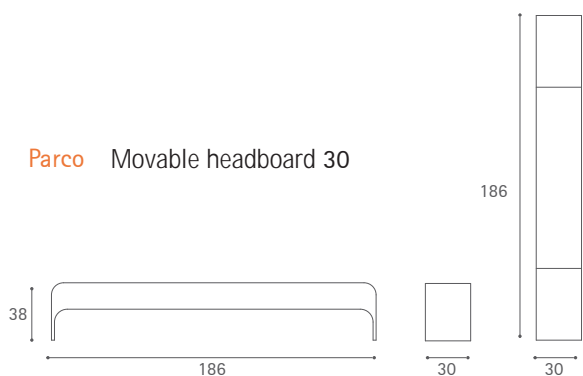

Parco

Design: Sezgin Aksu e Silvia Suardi

Parco 3-seater sofa

Parco 2-seater bench

Parco 3-seater bench

Parco 4-seater bench

Dimensioni espresse in centimetri; sono possibili variazioni dimensionali del +/- 2%
All dimensions and sizes are in centimetres, dimensional variations of +/- 2% are possible

Parco Tray 55 cm

Parco Tray 25 cm

Parco Tray 60 cm

Dimensioni espresse in centimetri; sono possibili variazioni dimensionali del +/- 2%
All dimensions and sizes are in centimetres, dimensional variations of +/- 2% are possible