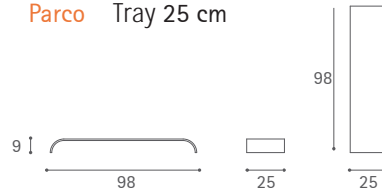

Parco Tray 55 cm

Parco Tray 25 cm

Parco Tray 60 cm

Dimensioni espresse in centimetri; sono possibili variazioni dimensionali del +/- 2%
All dimensions and sizes are in centimetres, dimensional variations of +/- 2% are possible