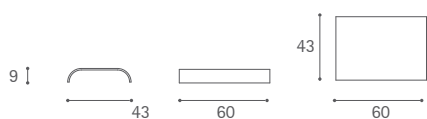

Parco

Design: Sezgin Aksu e Silvia Suardi

Parco 3-seater sofa

Parco 2-seater bench

Parco 3-seater bench

Parco 4-seater bench

Dimensioni espresse in centimetri; sono possibili variazioni dimensionali del +/- 2%
All dimensions and sizes are in centimetres, dimensional variations of +/- 2% are possible

Parco Tray 55 cm

Parco Tray 25 cm

Parco Tray 60 cm

Dimensioni espresse in centimetri; sono possibili variazioni dimensionali del +/- 2%
All dimensions and sizes are in centimetres, dimensional variations of +/- 2% are possible