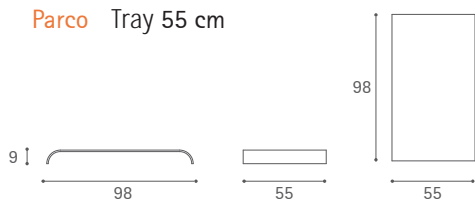

Parco

Design: Sezgin Aksu e Silvia Suardi

Parco 3-seater sofa

Parco 2-seater bench

Parco 3-seater bench

Parco 4-seater bench

Dimensioni espresse in centimetri; sono possibili variazioni dimensionali del +/- 2%
All dimensions and sizes are in centimetres, dimensional variations of +/- 2% are possible

Parco Tray 55 cm

Parco Tray 25 cm

Parco Tray 60 cm

Dimensioni espresse in centimetri; sono possibili variazioni dimensionali del +/- 2%
All dimensions and sizes are in centimetres, dimensional variations of +/- 2% are possible