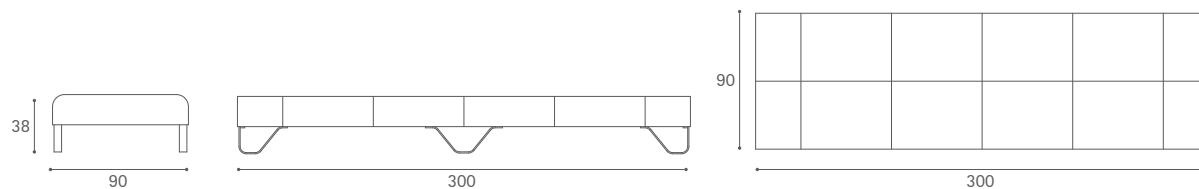

Parco

Design: Sezgin Aksu e Silvia Suardi

Parco 3-seater sofa

Parco 2-seater bench

Parco 3-seater bench

Parco 4-seater bench

Dimensioni espresse in centimetri; sono possibili variazioni dimensionali del +/- 2%
All dimensions and sizes are in centimetres, dimensional variations of +/- 2% are possible

Parco Tray 55 cm

Parco Tray 25 cm

Parco Tray 60 cm

Dimensioni espresse in centimetri; sono possibili variazioni dimensionali del +/- 2%
All dimensions and sizes are in centimetres, dimensional variations of +/- 2% are possible