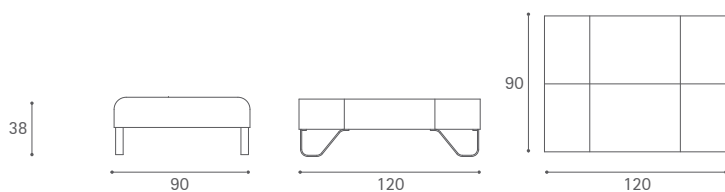

Parco

Design: Sezgin Aksu e Silvia Suardi

Parco 3-seater sofa

Parco 2-seater bench

Parco 3-seater bench

Parco 4-seater bench

Dimensioni espresse in centimetri; sono possibili variazioni dimensionali del +/- 2%
All dimensions and sizes are in centimetres, dimensional variations of +/- 2% are possible

Parco Tray 55 cm

Parco Tray 25 cm

Parco Tray 60 cm

Dimensioni espresse in centimetri; sono possibili variazioni dimensionali del +/- 2%
All dimensions and sizes are in centimetres, dimensional variations of +/- 2% are possible