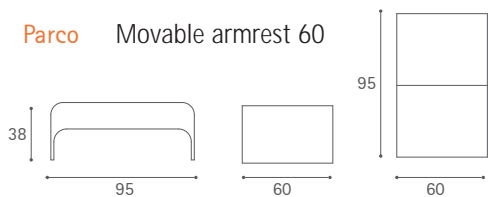

Parco Movable armrest 60