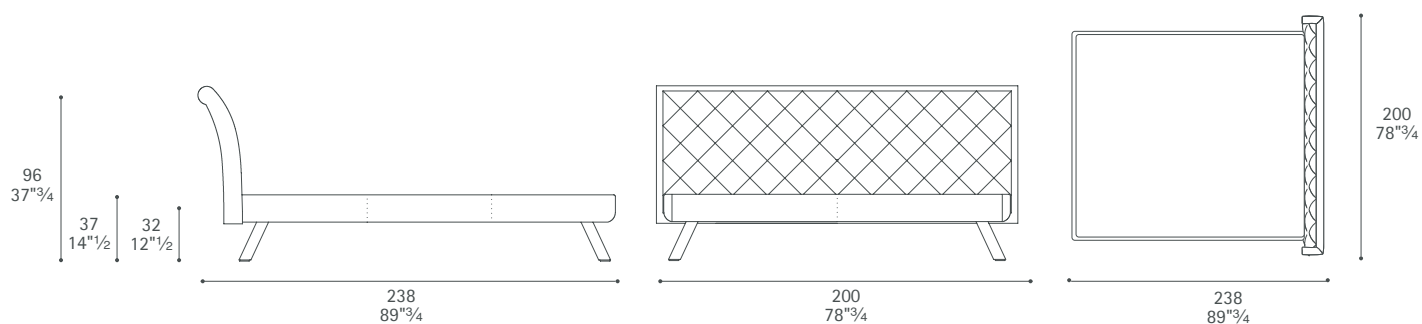

Nuage2 170x210

Dimensioni espresse in centimetri; sono possibili variazioni dimensionali del +/- 2%
All dimensions and sizes are in centimetres, dimensional variations of +/- 2% are possible

Poltrona Frau S.p.A.

S.S. 77 Km 74,500 62029 Tolentino MC Italia

Tel +39 0733 9091 Fax +39 0733 971600 info@poltronafrau.it www.poltronafrau.it

Nuage2 180x200

Nuage2 180x210

Nuage2 Bedside table

Dimensioni espresse in centimetri; sono possibili variazioni dimensionali del +/- 2%
All dimensions and sizes are in centimetres, dimensional variations of +/- 2% are possible