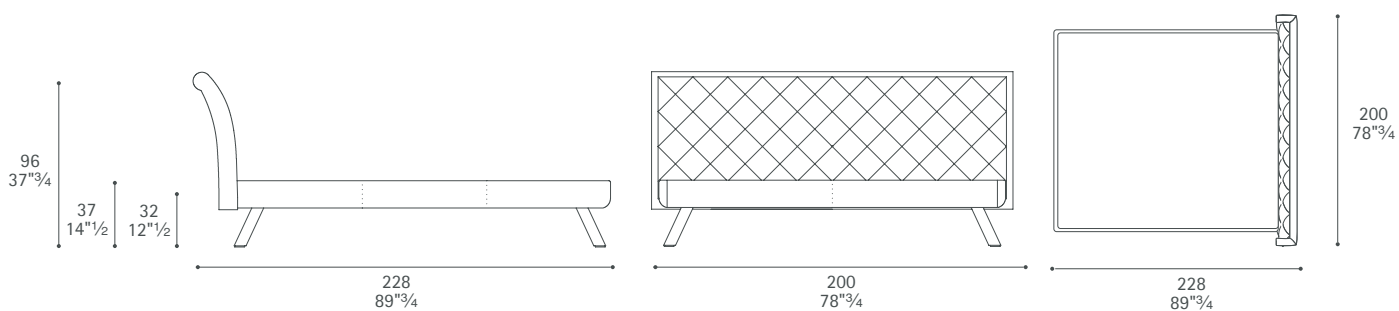

NuAGE 2

Design: Emilio Ambasz

Nuage2 160x200

Poltrona Frau S.p.A.

S.S. 77 Km 74,500 62029 Tolentino MC Italia

Tel +39 0733 9091 Fax +39 0733 971600 info@poltronafrau.it www.poltronafrau.it

Nuage2 160x210

Nuage2 170x200

Nuage2 170x210

Dimensioni espresse in centimetri; sono possibili variazioni dimensionali del +/- 2%
All dimensions and sizes are in centimetres, dimensional variations of +/- 2% are possible

Poltrona Frau S.p.A.

S.S. 77 Km 74,500 62029 Tolentino MC Italia

Tel +39 0733 9091 Fax +39 0733 971600 info@poltronafrau.it www.poltronafrau.it

Nuage2 180x200

Nuage2 180x210

Nuage2 Bedside table

Dimensioni espresse in centimetri; sono possibili variazioni dimensionali del +/- 2%
All dimensions and sizes are in centimetres, dimensional variations of +/- 2% are possible