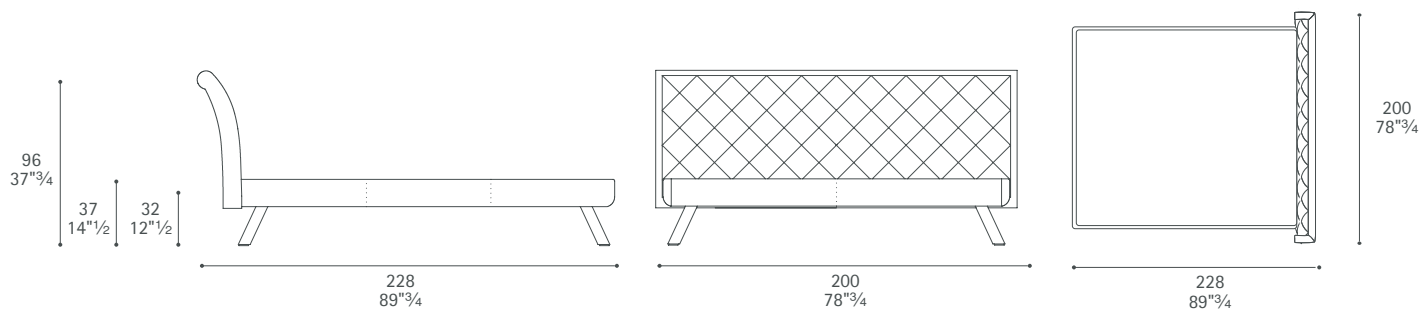

Nuage2 170x210

Dimensioni espresse in centimetri; sono possibili variazioni dimensionali del +/- 2%
All dimensions and sizes are in centimetres, dimensional variations of +/- 2% are possible

Poltrona Frau S.p.A.

S.S. 77 Km 74,500 62029 Tolentino MC Italia

Tel +39 0733 9091 Fax +39 0733 971600 info@poltronafrau.it www.poltronafrau.it

Nuage2 180x200

Nuage2 180x210

Nuage2 Bedside table

Dimensioni espresse in centimetri; sono possibili variazioni dimensionali del +/- 2%
All dimensions and sizes are in centimetres, dimensional variations of +/- 2% are possible