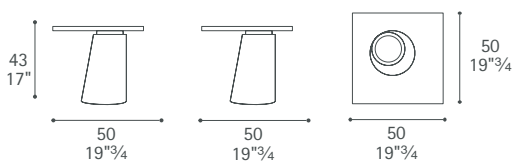

Nuage2 170x210

Dimensioni espresse in centimetri; sono possibili variazioni dimensionali del +/- 2%
All dimensions and sizes are in centimetres, dimensional variations of +/- 2% are possible

Poltrona Frau S.p.A.

S.S. 77 Km 74,500 62029 Tolentino MC Italia

Tel +39 0733 9091 Fax +39 0733 971600 info@poltronafrau.it www.poltronafrau.it

Nuage2 180x200

Nuage2 180x210

Nuage2 Bedside table

Dimensioni espresse in centimetri; sono possibili variazioni dimensionali del +/- 2%
All dimensions and sizes are in centimetres, dimensional variations of +/- 2% are possible