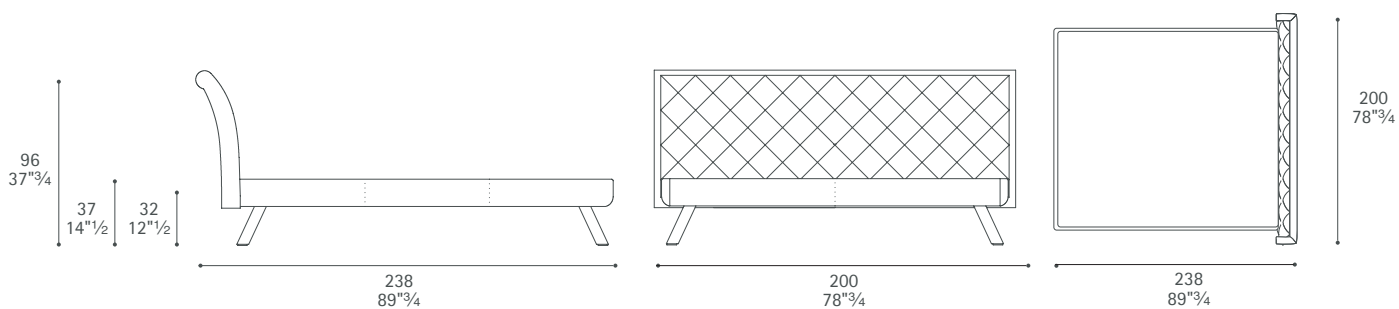

NuAGE 2

Design: Emilio Ambasz

Nuage2 160x200

Poltrona Frau S.p.A.

S.S. 77 Km 74,500 62029 Tolentino MC Italia

Tel +39 0733 9091 Fax +39 0733 971600 info@poltronafrau.it www.poltronafrau.it

Nuage2 160x210

Nuage2 170x200

Nuage2 170x210

Dimensioni espresse in centimetri; sono possibili variazioni dimensionali del +/- 2%
All dimensions and sizes are in centimetres, dimensional variations of +/- 2% are possible

Poltrona Frau S.p.A.

S.S. 77 Km 74,500 62029 Tolentino MC Italia

Tel +39 0733 9091 Fax +39 0733 971600 info@poltronafrau.it www.poltronafrau.it

Nuage2 180x200

Nuage2 180x210

Nuage2 Bedside table

Dimensioni espresse in centimetri; sono possibili variazioni dimensionali del +/- 2%
All dimensions and sizes are in centimetres, dimensional variations of +/- 2% are possible