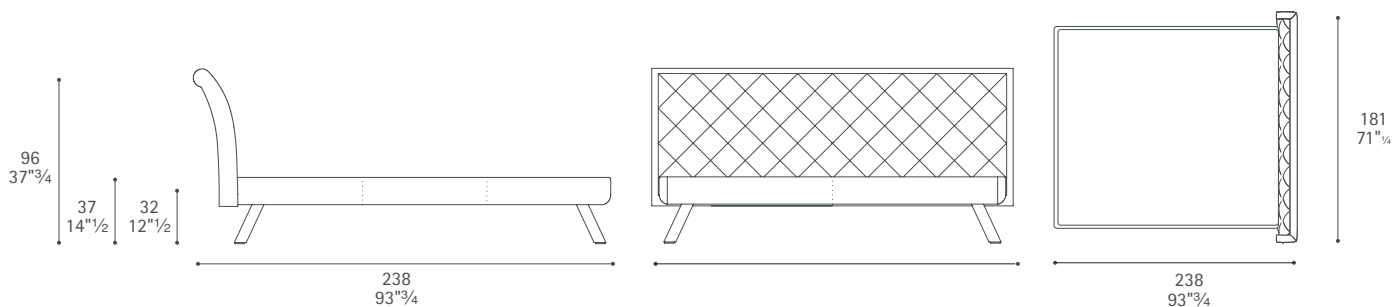

NuAGE 2

Design: Emilio Ambasz

Nuage2 160x200

Poltrona Frau S.p.A.

S.S. 77 Km 74,500 62029 Tolentino MC Italia

Tel +39 0733 9091 Fax +39 0733 971600 info@poltronafrau.it www.poltronafrau.it

Nuage2 160x210

Nuage2 170x200

Nuage2 170x210

Dimensioni espresse in centimetri; sono possibili variazioni dimensionali del +/- 2%
All dimensions and sizes are in centimetres, dimensional variations of +/- 2% are possible

Poltrona Frau S.p.A.

S.S. 77 Km 74,500 62029 Tolentino MC Italia

Tel +39 0733 9091 Fax +39 0733 971600 info@poltronafrau.it www.poltronafrau.it

Nuage2 180x200

Nuage2 180x210

Nuage2 Bedside table

Dimensioni espresse in centimetri; sono possibili variazioni dimensionali del +/- 2%
All dimensions and sizes are in centimetres, dimensional variations of +/- 2% are possible