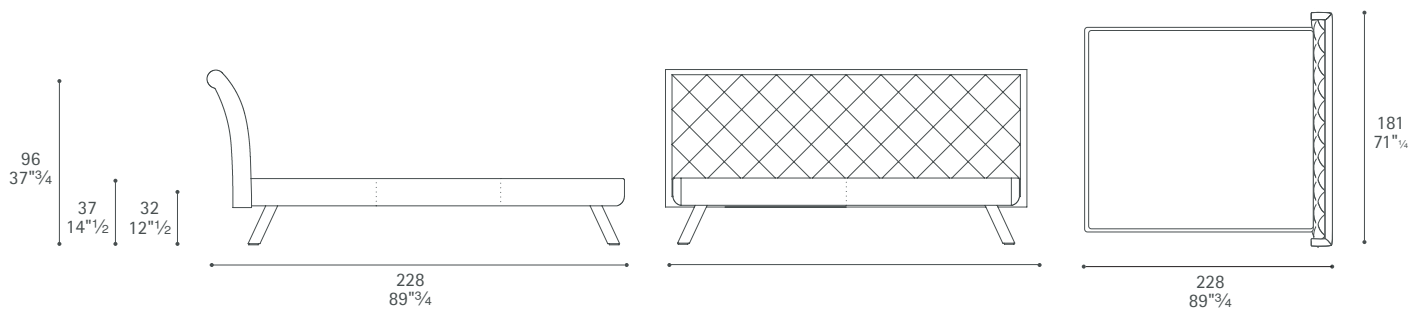

NuAGE 2

Design: Emilio Ambasz

Nuage2 160x200

Poltrona Frau S.p.A.

S.S. 77 Km 74,500 62029 Tolentino MC Italia

Tel +39 0733 9091 Fax +39 0733 971600 info@poltronafrau.it www.poltronafrau.it

Nuage2 160x210

Nuage2 170x200

Nuage2 170x210

Dimensioni espresse in centimetri; sono possibili variazioni dimensionali del +/- 2%
All dimensions and sizes are in centimetres, dimensional variations of +/- 2% are possible

Poltrona Frau S.p.A.

S.S. 77 Km 74,500 62029 Tolentino MC Italia

Tel +39 0733 9091 Fax +39 0733 971600 info@poltronafrau.it www.poltronafrau.it

Nuage2 180x200

Nuage2 180x210

Nuage2 Bedside table

Dimensioni espresse in centimetri; sono possibili variazioni dimensionali del +/- 2%
All dimensions and sizes are in centimetres, dimensional variations of +/- 2% are possible