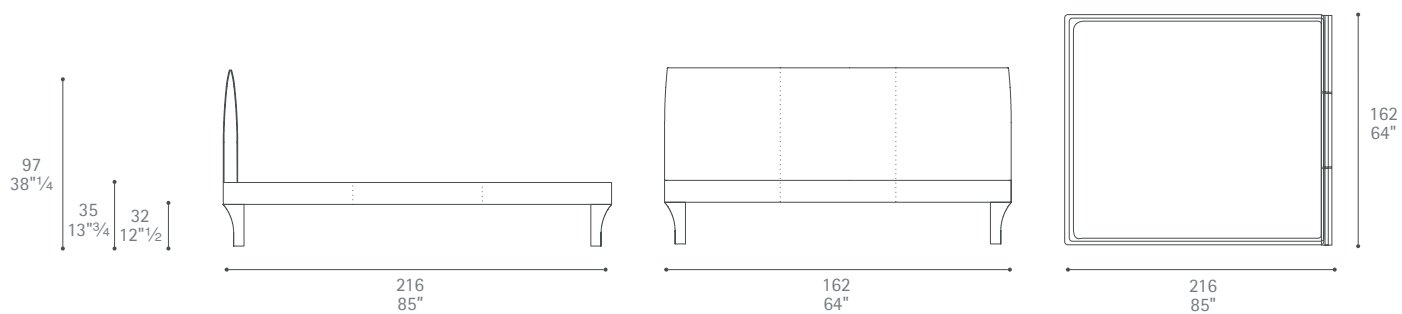

Luna 180x210

Dimensioni espresse in centimetri; sono possibili variazioni dimensionali del +/- 2%
All dimensions and sizes are in centimetres, dimensional variations of +/- 2% are possible

Poltrona Frau S.p.A.

S.S. 77 Km 74,500 62029 Tolentino MC Italia

Tel +39 0733 9091 Fax +39 0733 971600 info@poltronafrau.it www.poltronafrau.it

Luna Queen size

Luna King size

Luna California King size

Dimensioni espresse in centimetri; sono possibili variazioni dimensionali del +/- 2%
All dimensions and sizes are in centimetres, dimensional variations of +/- 2% are possible