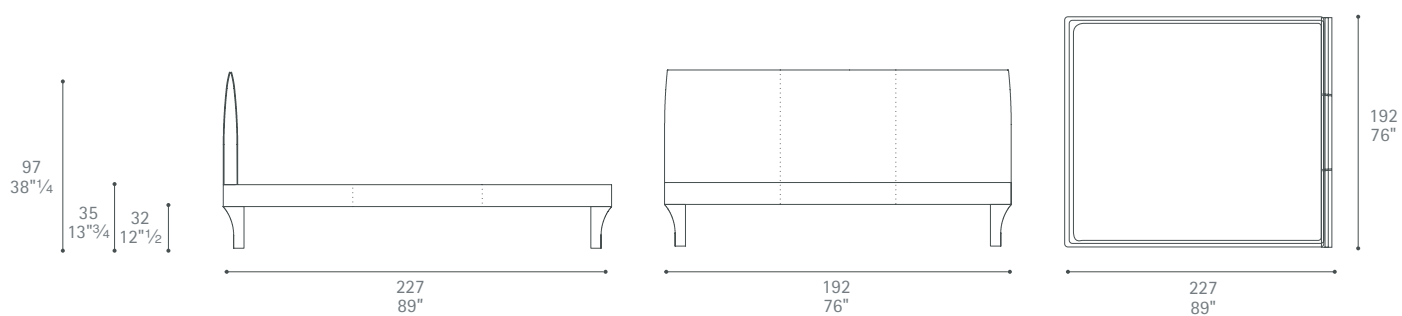

Luna 180x210

Dimensioni espresse in centimetri; sono possibili variazioni dimensionali del +/- 2%
All dimensions and sizes are in centimetres, dimensional variations of +/- 2% are possible

Poltrona Frau S.p.A.

S.S. 77 Km 74,500 62029 Tolentino MC Italia

Tel +39 0733 9091 Fax +39 0733 971600 info@poltronafrau.it www.poltronafrau.it

Luna Queen size

Luna King size

Luna California King size

Dimensioni espresse in centimetri; sono possibili variazioni dimensionali del +/- 2%
All dimensions and sizes are in centimetres, dimensional variations of +/- 2% are possible