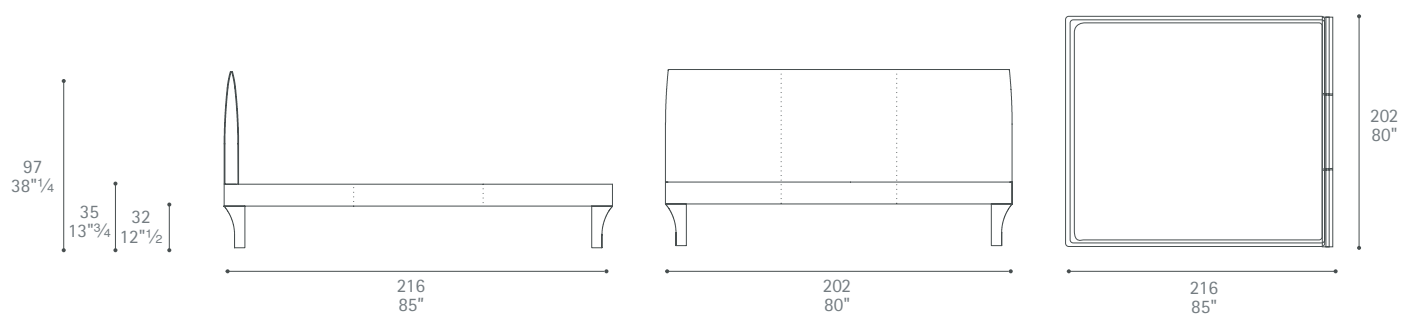

Luna 180x210

Dimensioni espresse in centimetri; sono possibili variazioni dimensionali del +/- 2%
All dimensions and sizes are in centimetres, dimensional variations of +/- 2% are possible

Poltrona Frau S.p.A.

S.S. 77 Km 74,500 62029 Tolentino MC Italia

Tel +39 0733 9091 Fax +39 0733 971600 info@poltronafrau.it www.poltronafrau.it

Luna Queen size

Luna King size

Luna California King size

Dimensioni espresse in centimetri; sono possibili variazioni dimensionali del +/- 2%
All dimensions and sizes are in centimetres, dimensional variations of +/- 2% are possible