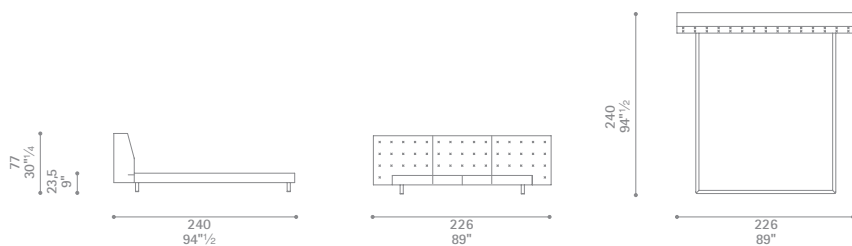

Jackie 160 x 200

Jackie 160 x 210

Jackie 170 x 200

Dimensioni espresse in centimetri; sono possibili variazioni dimensionali del +/- 2%
 All dimensions and sizes are in centimetres, dimensional variations of +/- 2% are possible

Poltrona Frau S.p.A.

S.S. 77 Km 74,500 62029 Tolentino MC Italia

Tel +39 0733 9091 Fax +39 0733 971600 info@poltronafrau.it www.poltronafrau.it

Jackie 170 x 210

Jackie 180 x 200

Jackie 180 x 210

Dimensioni espresse in centimetri; sono possibili variazioni dimensionali del +/- 2%
All dimensions and sizes are in centimetres, dimensional variations of +/- 2% are possible