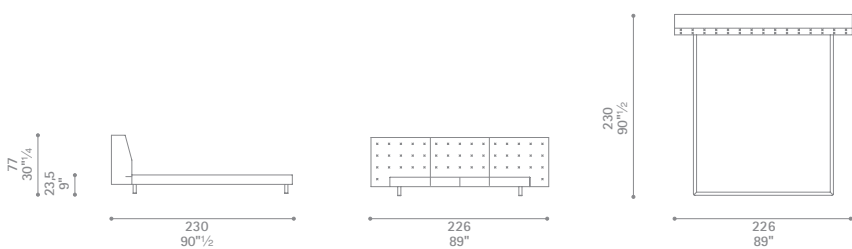

Jackie 160 x 200

Jackie 160 x 210

Jackie 170 x 200

Dimensioni espresse in centimetri; sono possibili variazioni dimensionali del +/- 2%
 All dimensions and sizes are in centimetres, dimensional variations of +/- 2% are possible

Poltrona Frau S.p.A.

S.S. 77 Km 74,500 62029 Tolentino MC Italia

Tel +39 0733 9091 Fax +39 0733 971600 info@poltronafrau.it www.poltronafrau.it

Jackie 170 x 210

Jackie 180 x 200

Jackie 180 x 210

Dimensioni espresse in centimetri; sono possibili variazioni dimensionali del +/- 2%
All dimensions and sizes are in centimetres, dimensional variations of +/- 2% are possible