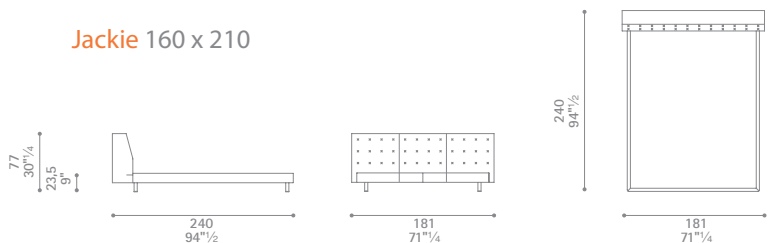

Jackie 160 x 200

Jackie 160 x 210

Jackie 170 x 200

Dimensioni espresse in centimetri; sono possibili variazioni dimensionali del +/- 2%
 All dimensions and sizes are in centimetres, dimensional variations of +/- 2% are possible

Poltrona Frau S.p.A.

S.S. 77 Km 74,500 62029 Tolentino MC Italia

Tel +39 0733 9091 Fax +39 0733 971600 info@poltronafrau.it www.poltronafrau.it

Jackie 170 x 210

Jackie 180 x 200

Jackie 180 x 210

Dimensioni espresse in centimetri; sono possibili variazioni dimensionali del +/- 2%
All dimensions and sizes are in centimetres, dimensional variations of +/- 2% are possible