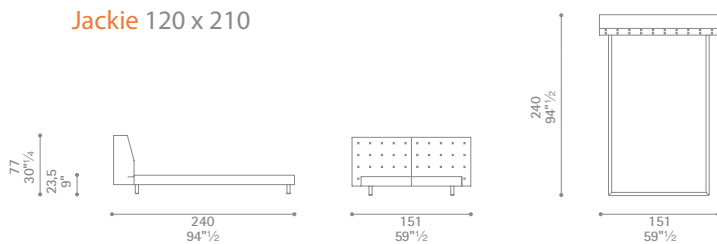

Jackie 160 x 200

Jackie 160 x 210

Jackie 170 x 200

Dimensioni espresse in centimetri; sono possibili variazioni dimensionali del +/- 2%
 All dimensions and sizes are in centimetres, dimensional variations of +/- 2% are possible

Poltrona Frau S.p.A.

S.S. 77 Km 74,500 62029 Tolentino MC Italia

Tel +39 0733 9091 Fax +39 0733 971600 info@poltronafrau.it www.poltronafrau.it

Jackie 170 x 210

Jackie 180 x 200

Jackie 180 x 210

Dimensioni espresse in centimetri; sono possibili variazioni dimensionali del +/- 2%
All dimensions and sizes are in centimetres, dimensional variations of +/- 2% are possible