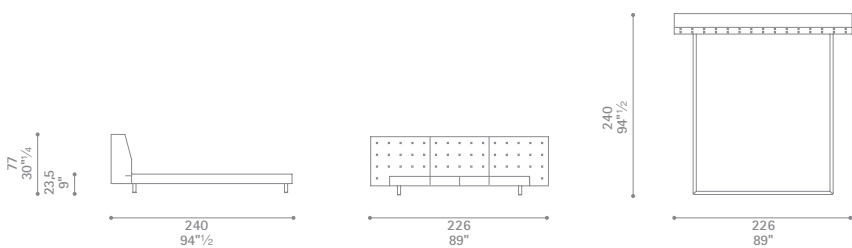

Jackie 160 x 200

Jackie 160 x 210

Jackie 170 x 200

Dimensioni espresse in centimetri; sono possibili variazioni dimensionali del +/- 2%
 All dimensions and sizes are in centimetres, dimensional variations of +/- 2% are possible

Poltrona Frau S.p.A.

S.S. 77 Km 74,500 62029 Tolentino MC Italia

Tel +39 0733 9091 Fax +39 0733 971600 info@poltronafrau.it www.poltronafrau.it

Jackie 170 x 210

Jackie 180 x 200

Jackie 180 x 210

Dimensioni espresse in centimetri; sono possibili variazioni dimensionali del +/- 2%
All dimensions and sizes are in centimetres, dimensional variations of +/- 2% are possible