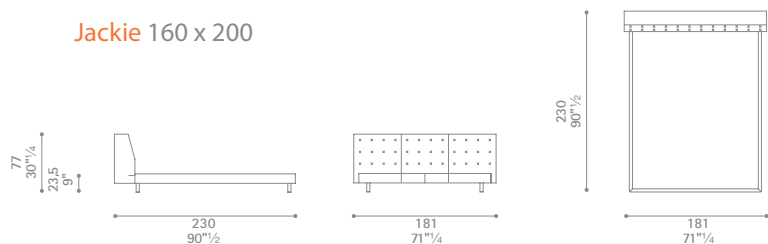

Jackie 160 x 200

Jackie 160 x 210

Jackie 170 x 200

Dimensioni espresse in centimetri; sono possibili variazioni dimensionali del +/- 2%
 All dimensions and sizes are in centimetres, dimensional variations of +/- 2% are possible

Poltrona Frau S.p.A.

S.S. 77 Km 74,500 62029 Tolentino MC Italia

Tel +39 0733 9091 Fax +39 0733 971600 info@poltronafrau.it www.poltronafrau.it

Jackie 170 x 210

Jackie 180 x 200

Jackie 180 x 210

Dimensioni espresse in centimetri; sono possibili variazioni dimensionali del +/- 2%
All dimensions and sizes are in centimetres, dimensional variations of +/- 2% are possible