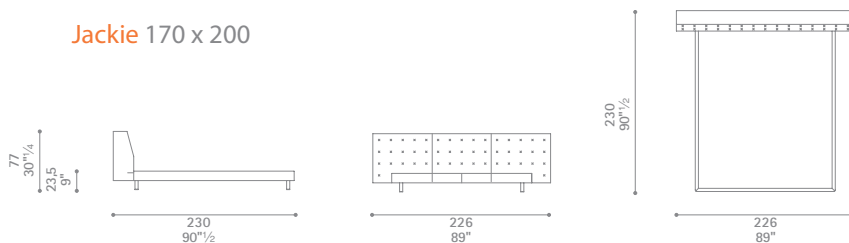

Jackie 160 x 200

Jackie 160 x 210

Jackie 170 x 200

Dimensioni espresse in centimetri; sono possibili variazioni dimensionali del +/- 2%
 All dimensions and sizes are in centimetres, dimensional variations of +/- 2% are possible

Poltrona Frau S.p.A.

S.S. 77 Km 74,500 62029 Tolentino MC Italia

Tel +39 0733 9091 Fax +39 0733 971600 info@poltronafrau.it www.poltronafrau.it

Jackie 170 x 210

Jackie 180 x 200

Jackie 180 x 210

Dimensioni espresse in centimetri; sono possibili variazioni dimensionali del +/- 2%
All dimensions and sizes are in centimetres, dimensional variations of +/- 2% are possible