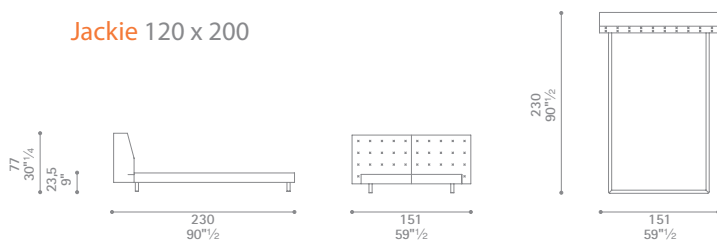

Jackie 120 x 200