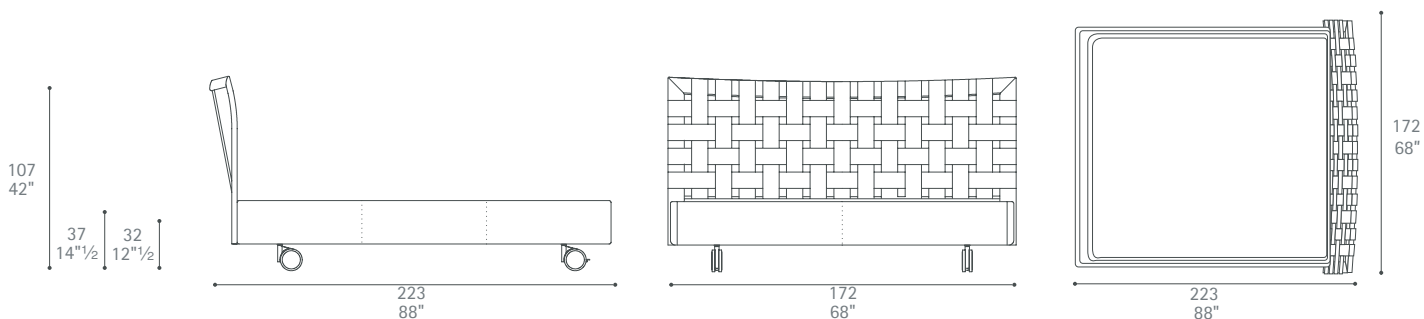

**Andromeda 160x200**

**Andromeda 160x210**

**Andromeda 170x200**

Dimensioni espresse in centimetri; sono possibili variazioni dimensionali del +/- 2%  
All dimensions and sizes are in centimetres, dimensional variations of +/- 2% are possible

**Andromeda 170x210**

**Andromeda 180x200**

**Andromeda 180x210**

Dimensioni espresse in centimetri; sono possibili variazioni dimensionali del +/- 2%  
All dimensions and sizes are in centimetres, dimensional variations of +/- 2% are possible

**Poltrona Frau S.p.A.**

S.S. 77 Km 74,500 62029 Tolentino MC Italia

Tel +39 0733 9091 Fax +39 0733 971600 info@poltronafrau.it www.poltronafrau.it

Andromeda Queen size

Andromeda King size

Andromeda California King size

Dimensioni espresse in centimetri; sono possibili variazioni dimensionali del +/- 2%  
All dimensions and sizes are in centimetres, dimensional variations of +/- 2% are possible

Poltrona Frau S.p.A.

S.S. 77 Km 74,500 62029 Tolentino MC Italia