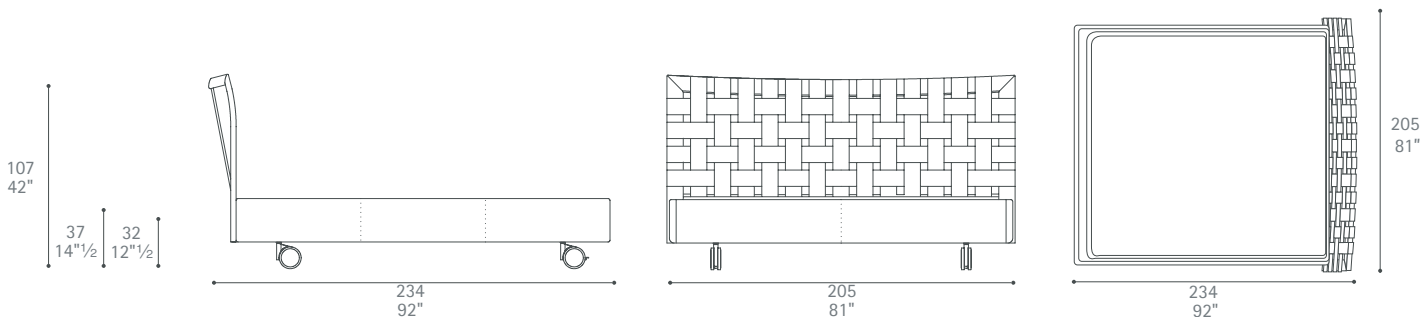

**Andromeda 160x200**

**Andromeda 160x210**

**Andromeda 170x200**

Dimensioni espresse in centimetri; sono possibili variazioni dimensionali del +/- 2%  
All dimensions and sizes are in centimetres, dimensional variations of +/- 2% are possible

**Andromeda 170x210**

**Andromeda 180x200**

**Andromeda 180x210**

Dimensioni espresse in centimetri; sono possibili variazioni dimensionali del +/- 2%  
All dimensions and sizes are in centimetres, dimensional variations of +/- 2% are possible

**Poltrona Frau S.p.A.**

S.S. 77 Km 74,500 62029 Tolentino MC Italia

Tel +39 0733 9091 Fax +39 0733 971600 info@poltronafrau.it www.poltronafrau.it

Andromeda Queen size

Andromeda King size

Andromeda California King size

Dimensioni espresse in centimetri; sono possibili variazioni dimensionali del +/- 2%  
All dimensions and sizes are in centimetres, dimensional variations of +/- 2% are possible

Poltrona Frau S.p.A.

S.S. 77 Km 74,500 62029 Tolentino MC Italia