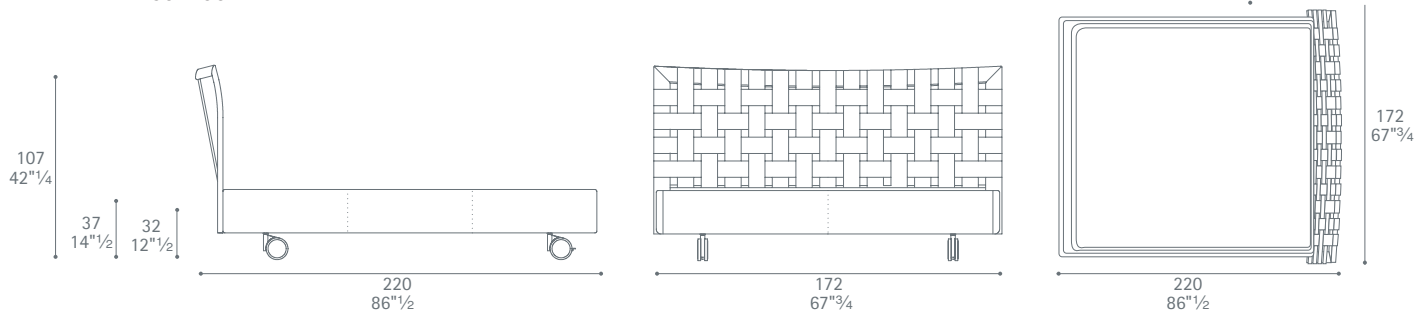

**Andromeda 160x200**

**Andromeda 160x210**

**Andromeda 170x200**

Dimensioni espresse in centimetri; sono possibili variazioni dimensionali del +/- 2%  
All dimensions and sizes are in centimetres, dimensional variations of +/- 2% are possible

**Andromeda 170x210**

**Andromeda 180x200**

**Andromeda 180x210**

Dimensioni espresse in centimetri; sono possibili variazioni dimensionali del +/- 2%  
All dimensions and sizes are in centimetres, dimensional variations of +/- 2% are possible

Dimensioni espresse in centimetri; sono possibili variazioni dimensionali del +/- 2%  
All dimensions and sizes are in centimetres, dimensional variations of +/- 2% are possible

Poltrona Frau S.p.A.

S.S. 77 Km 74,500 62029 Tolentino MC Italia

### Andromeda Bench

Dimensioni espresse in centimetri; sono possibili variazioni dimensionali del +/- 2%  
All dimensions and sizes are in centimetres, dimensional variations of +/- 2% are possible

**Poltrona Frau S.p.A.**