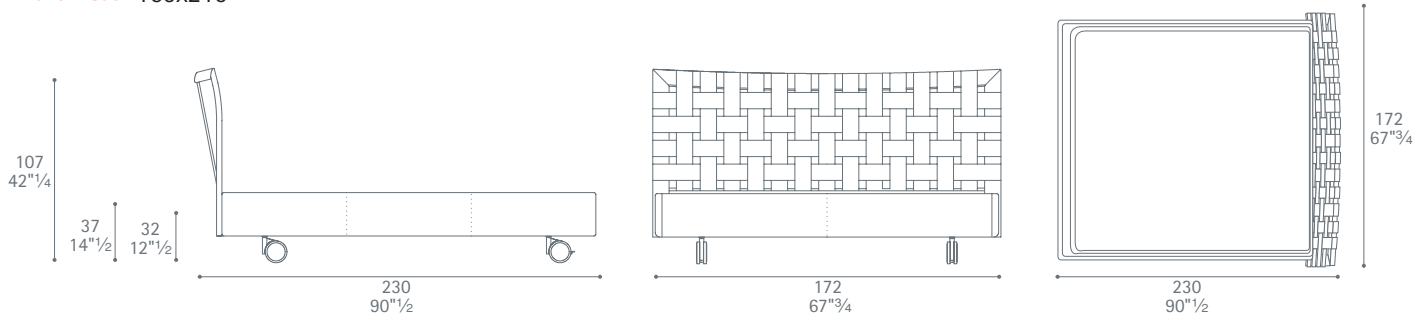

**Andromeda 160x200**

**Andromeda 160x210**

**Andromeda 170x200**

Dimensioni espresse in centimetri; sono possibili variazioni dimensionali del +/- 2%  
All dimensions and sizes are in centimetres, dimensional variations of +/- 2% are possible

**Andromeda 170x210**

**Andromeda 180x200**

**Andromeda 180x210**

Dimensioni espresse in centimetri; sono possibili variazioni dimensionali del +/- 2%  
All dimensions and sizes are in centimetres, dimensional variations of +/- 2% are possible

Dimensioni espresse in centimetri; sono possibili variazioni dimensionali del +/- 2%  
All dimensions and sizes are in centimetres, dimensional variations of +/- 2% are possible

Poltrona Frau S.p.A.

S.S. 77 Km 74,500 62029 Tolentino MC Italia

### Andromeda Bench

Dimensioni espresse in centimetri; sono possibili variazioni dimensionali del +/- 2%  
All dimensions and sizes are in centimetres, dimensional variations of +/- 2% are possible

**Poltrona Frau S.p.A.**