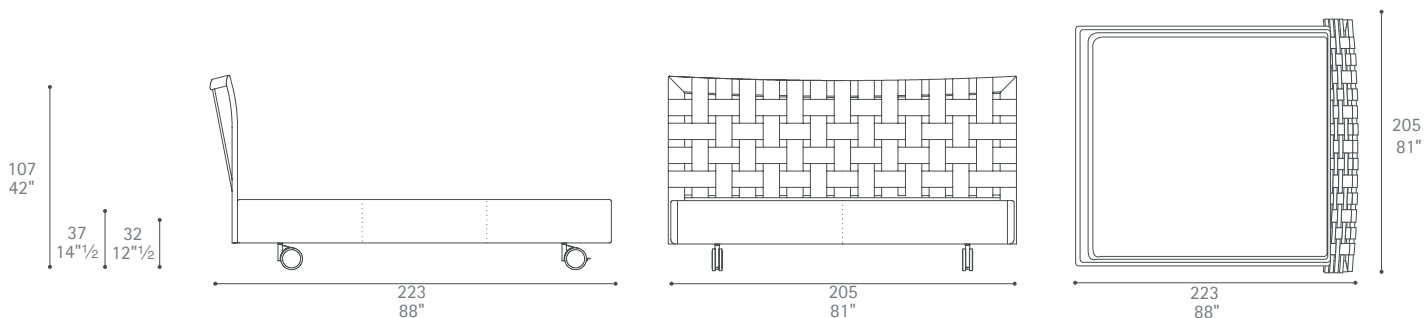

**Andromeda 160x200**

**Andromeda 160x210**

**Andromeda 170x200**

Dimensioni espresse in centimetri; sono possibili variazioni dimensionali del +/- 2%  
All dimensions and sizes are in centimetres, dimensional variations of +/- 2% are possible

**Andromeda 170x210**

**Andromeda 180x200**

**Andromeda 180x210**

Dimensioni espresse in centimetri; sono possibili variazioni dimensionali del +/- 2%  
All dimensions and sizes are in centimetres, dimensional variations of +/- 2% are possible

**Poltrona Frau S.p.A.**

S.S. 77 Km 74,500 62029 Tolentino MC Italia

Tel +39 0733 9091 Fax +39 0733 971600 info@poltronafrau.it www.poltronafrau.it

Andromeda Queen size

Andromeda King size

Andromeda California King size

Dimensioni espresse in centimetri; sono possibili variazioni dimensionali del +/- 2%  
All dimensions and sizes are in centimetres, dimensional variations of +/- 2% are possible

Poltrona Frau S.p.A.

S.S. 77 Km 74,500 62029 Tolentino MC Italia