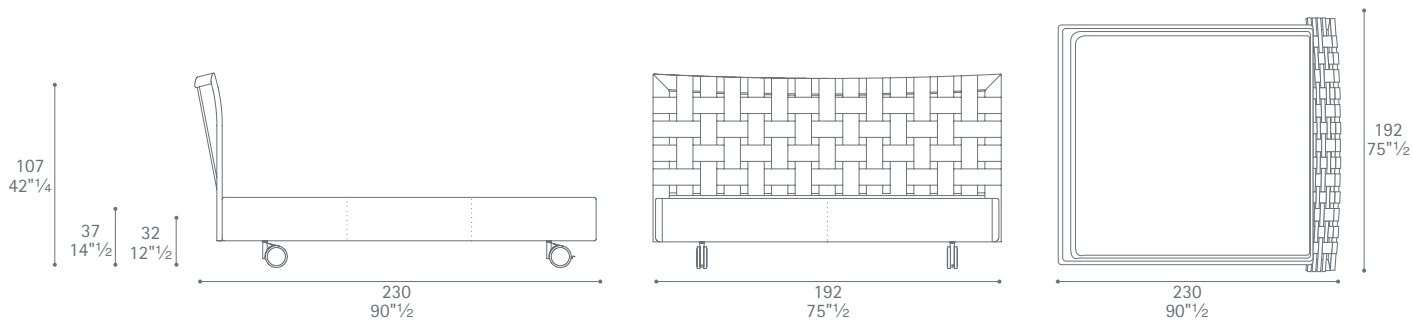

**Andromeda 160x200**

**Andromeda 160x210**

**Andromeda 170x200**

Dimensioni espresse in centimetri; sono possibili variazioni dimensionali del +/- 2%  
All dimensions and sizes are in centimetres, dimensional variations of +/- 2% are possible

**Andromeda 170x210**

**Andromeda 180x200**

**Andromeda 180x210**

Dimensioni espresse in centimetri; sono possibili variazioni dimensionali del +/- 2%  
All dimensions and sizes are in centimetres, dimensional variations of +/- 2% are possible

Dimensioni espresse in centimetri; sono possibili variazioni dimensionali del +/- 2%  
All dimensions and sizes are in centimetres, dimensional variations of +/- 2% are possible

Poltrona Frau S.p.A.

S.S. 77 Km 74,500 62029 Tolentino MC Italia

### Andromeda Bench

Dimensioni espresse in centimetri; sono possibili variazioni dimensionali del +/- 2%  
All dimensions and sizes are in centimetres, dimensional variations of +/- 2% are possible

**Poltrona Frau S.p.A.**