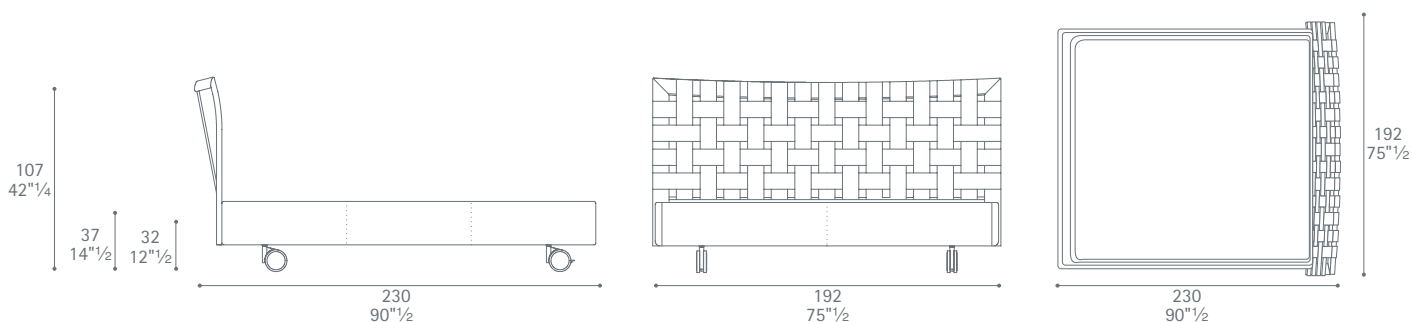

**Andromeda 160x200**

**Andromeda 160x210**

**Andromeda 170x200**

Dimensioni espresse in centimetri; sono possibili variazioni dimensionali del +/- 2%  
All dimensions and sizes are in centimetres, dimensional variations of +/- 2% are possible

**Andromeda 170x210**

**Andromeda 180x200**

**Andromeda 180x210**

Dimensioni espresse in centimetri; sono possibili variazioni dimensionali del +/- 2%  
All dimensions and sizes are in centimetres, dimensional variations of +/- 2% are possible

Dimensioni espresse in centimetri; sono possibili variazioni dimensionali del +/- 2%  
All dimensions and sizes are in centimetres, dimensional variations of +/- 2% are possible

Poltrona Frau S.p.A.

S.S. 77 Km 74,500 62029 Tolentino MC Italia

### Andromeda Bench

Dimensioni espresse in centimetri; sono possibili variazioni dimensionali del +/- 2%  
All dimensions and sizes are in centimetres, dimensional variations of +/- 2% are possible

**Poltrona Frau S.p.A.**