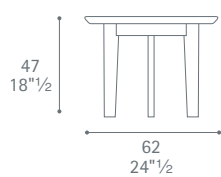

**Andromeda 160x200**

**Andromeda 160x210**

**Andromeda 170x200**

Dimensioni espresse in centimetri; sono possibili variazioni dimensionali del +/- 2%  
All dimensions and sizes are in centimetres, dimensional variations of +/- 2% are possible

**Andromeda 170x210**

**Andromeda 180x200**

**Andromeda 180x210**

Dimensioni espresse in centimetri; sono possibili variazioni dimensionali del +/- 2%  
All dimensions and sizes are in centimetres, dimensional variations of +/- 2% are possible

Dimensioni espresse in centimetri; sono possibili variazioni dimensionali del +/- 2%  
All dimensions and sizes are in centimetres, dimensional variations of +/- 2% are possible

Poltrona Frau S.p.A.

S.S. 77 Km 74,500 62029 Tolentino MC Italia

### Andromeda Bench

Dimensioni espresse in centimetri; sono possibili variazioni dimensionali del +/- 2%  
All dimensions and sizes are in centimetres, dimensional variations of +/- 2% are possible

**Poltrona Frau S.p.A.**