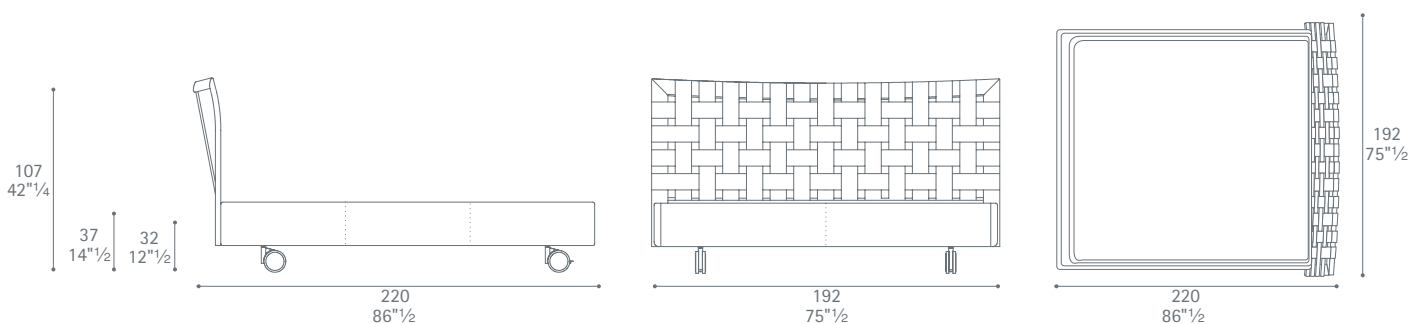

**Andromeda 160x200**

**Andromeda 160x210**

**Andromeda 170x200**

Dimensioni espresse in centimetri; sono possibili variazioni dimensionali del +/- 2%  
All dimensions and sizes are in centimetres, dimensional variations of +/- 2% are possible

**Andromeda 170x210**

**Andromeda 180x200**

**Andromeda 180x210**

Dimensioni espresse in centimetri; sono possibili variazioni dimensionali del +/- 2%  
All dimensions and sizes are in centimetres, dimensional variations of +/- 2% are possible

Dimensioni espresse in centimetri; sono possibili variazioni dimensionali del +/- 2%  
All dimensions and sizes are in centimetres, dimensional variations of +/- 2% are possible

Poltrona Frau S.p.A.

S.S. 77 Km 74,500 62029 Tolentino MC Italia

### Andromeda Bench

Dimensioni espresse in centimetri; sono possibili variazioni dimensionali del +/- 2%  
All dimensions and sizes are in centimetres, dimensional variations of +/- 2% are possible

**Poltrona Frau S.p.A.**