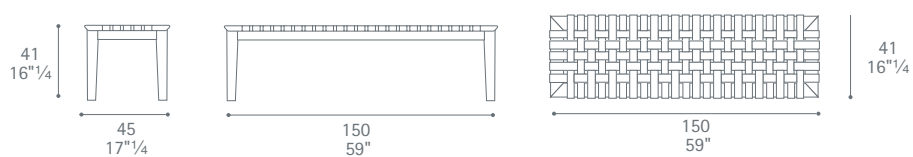

Andromeda Bedside Table

Andromeda Bench

Dimensioni espresse in centimetri; sono possibili variazioni dimensionali del +/- 2%
All dimensions and sizes are in centimetres, dimensional variations of +/- 2% are possible

Poltrona Frau S.p.A.

S.S. 77 Km 74,500 62029 Tolentino MC Italia

Tel +39 0733 9091 Fax +39 0733 971600 info@poltronafrau.it www.poltronafrau.it