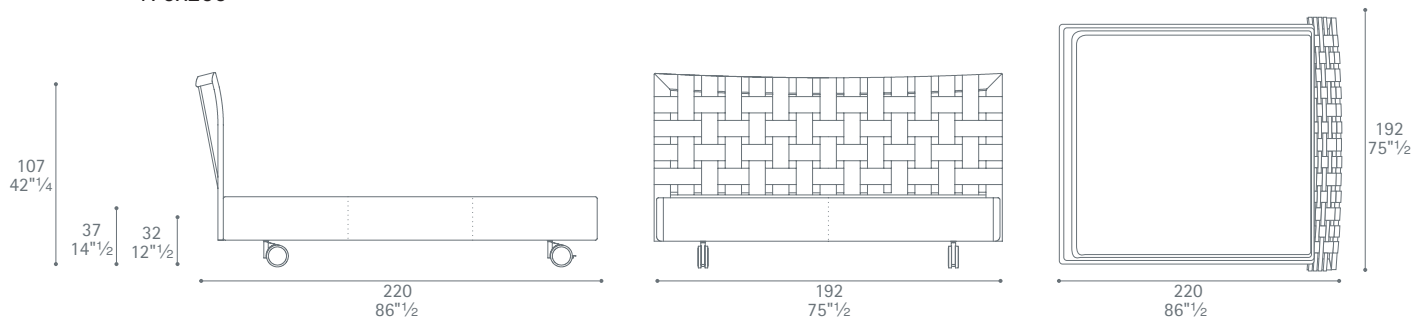

**Andromeda 160x200**

**Andromeda 160x210**

**Andromeda 170x200**

Dimensioni espresse in centimetri; sono possibili variazioni dimensionali del +/- 2%  
All dimensions and sizes are in centimetres, dimensional variations of +/- 2% are possible

**Andromeda 170x210**

**Andromeda 180x200**

**Andromeda 180x210**

Dimensioni espresse in centimetri; sono possibili variazioni dimensionali del +/- 2%  
All dimensions and sizes are in centimetres, dimensional variations of +/- 2% are possible

Dimensioni espresse in centimetri; sono possibili variazioni dimensionali del +/- 2%  
All dimensions and sizes are in centimetres, dimensional variations of +/- 2% are possible

Poltrona Frau S.p.A.

S.S. 77 Km 74,500 62029 Tolentino MC Italia

### Andromeda Bench

Dimensioni espresse in centimetri; sono possibili variazioni dimensionali del +/- 2%  
All dimensions and sizes are in centimetres, dimensional variations of +/- 2% are possible

**Poltrona Frau S.p.A.**