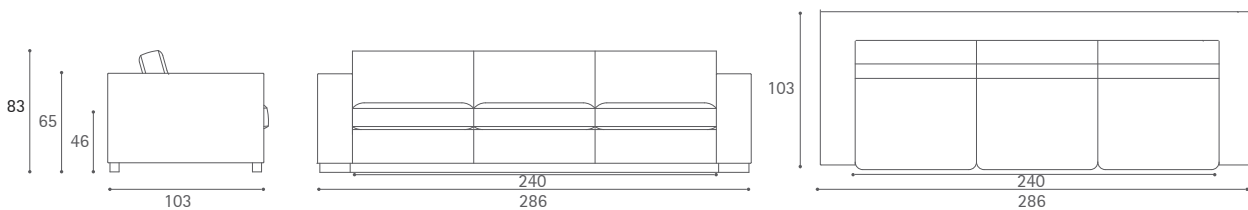

Massimo

Design: Centro Ricerche e Sviluppo Frau

Massimo 2-seater sofa

Massimo 2-seater large sofa

Massimo 3-seater sofa

Massimo Pouf 80x80

Massimo Pouf 100x100

Dimensioni espresse in centimetri; sono possibili variazioni dimensionali del +/- 2%
All dimensions and sizes are in centimetres, dimensional variations of +/- 2% are possible