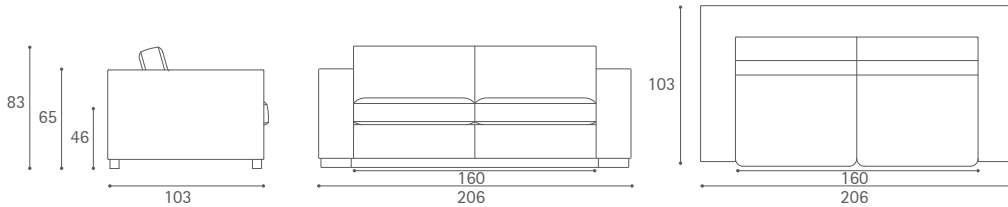

Massimo

Design: Centro Ricerche e Sviluppo Frau

Massimo 2-seater sofa

Massimo 2-seater large sofa

Massimo 3-seater sofa

Massimo Pouf 80x80

Massimo Pouf 100x100

Dimensioni espresse in centimetri; sono possibili variazioni dimensionali del +/- 2%
All dimensions and sizes are in centimetres, dimensional variations of +/- 2% are possible