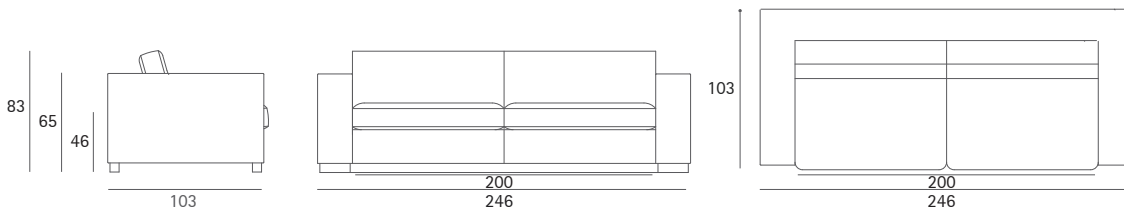

Massimo

Design: Centro Ricerche e Sviluppo Frau

Massimo 2-seater sofa

Massimo 2-seater large sofa

Massimo 3-seater sofa

Massimo Pouf 80x80

Massimo Pouf 100x100

Dimensioni espresse in centimetri; sono possibili variazioni dimensionali del +/- 2%
All dimensions and sizes are in centimetres, dimensional variations of +/- 2% are possible