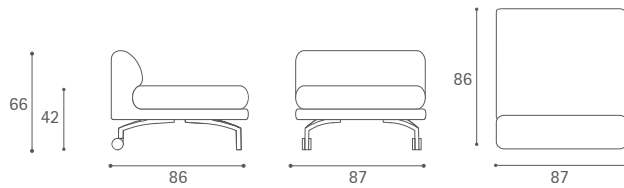

Eos 3-seater sofa with 1 arm

Dimensioni espresse in centimetri; sono possibili variazioni dimensionali del +/- 2%
All dimensions and sizes are in centimetres, dimensional variations of +/- 2% are possible

Poltrona Frau S.p.A.

S.S. 77 Km 74,500 62029 Tolentino MC Italia
Tel +39 0733 9091 Fax +39 0733 971600 info@poltronafrau.it www.poltronafrau.it

Eos 3-seater sofa

Eos Modular element

Eos Pouf

Dimensioni espresse in centimetri; sono possibili variazioni dimensionali del +/- 2%
All dimensions and sizes are in centimetres, dimensional variations of +/- 2% are possible