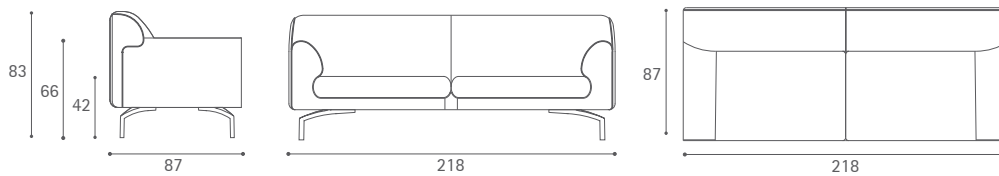

Eos

Design: Luciano Pagani e Angelo Perversi

Eos Armchair

Eos Armchair

Eos Swivel armchair

Eos 2-seater sofa

Eos 3-seater sofa large

Dimensioni espresse in centimetri; sono possibili variazioni dimensionali del +/- 2%
All dimensions and sizes are in centimetres, dimensional variations of +/- 2% are possible

Eos 3-seater sofa with 1 arm

Dimensioni espresse in centimetri; sono possibili variazioni dimensionali del +/- 2%
All dimensions and sizes are in centimetres, dimensional variations of +/- 2% are possible