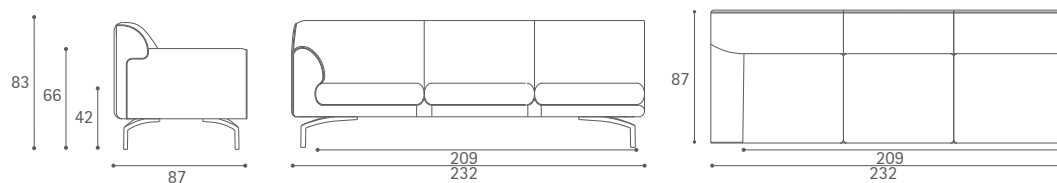

Poltrona Frau S.p.A.

S.S. 77 Km 74,500 62029 Tolentino MC Italia

Tel +39 0733 9091 Fax +39 0733 971600 info@poltronafrau.it www.poltronafrau.it

Eos Dormause

Eos 2-seater sofa with 1 arm

Eos 2-seater sofa with arm large

Eos 3-seater sofa with 1 arm

Dimensioni espresse in centimetri; sono possibili variazioni dimensionali del +/- 2%
All dimensions and sizes are in centimetres, dimensional variations of +/- 2% are possible