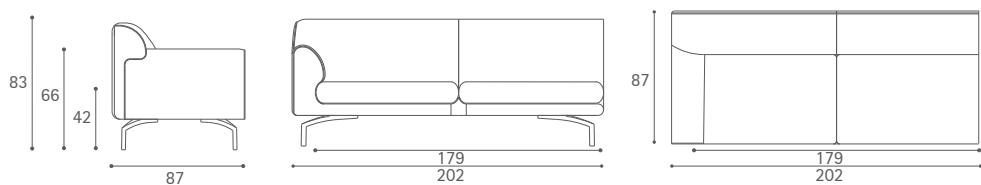

Eos

Design: Luciano Pagani e Angelo Perversi

Eos Armchair

Eos Armchair

Eos Swivel armchair

Eos 2-seater sofa

Eos 3-seater sofa large

Dimensioni espresse in centimetri; sono possibili variazioni dimensionali del +/- 2%
All dimensions and sizes are in centimetres, dimensional variations of +/- 2% are possible

Poltrona Frau S.p.A.

S.S. 77 Km 74,500 62029 Tolentino MC Italia

Tel +39 0733 9091 Fax +39 0733 971600 info@poltronafrau.it www.poltronafrau.it

Eos Dormause

Eos 2-seater sofa with 1 arm

Eos 2-seater sofa with arm large

Eos 3-seater sofa with 1 arm

Dimensioni espresse in centimetri; sono possibili variazioni dimensionali del +/- 2%
All dimensions and sizes are in centimetres, dimensional variations of +/- 2% are possible