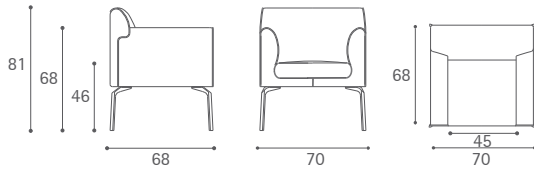

Eos

Design: Luciano Pagani e Angelo Perversi

Eos Armchair

Eos Armchair

Eos Swivel armchair

Eos 2-seater sofa

Eos 3-seater sofa large

Dimensioni espresse in centimetri; sono possibili variazioni dimensionali del +/- 2%
All dimensions and sizes are in centimetres, dimensional variations of +/- 2% are possible

Poltrona Frau S.p.A.

S.S. 77 Km 74,500 62029 Tolentino MC Italia

Tel +39 0733 9091 Fax +39 0733 971600 info@poltronafrau.it www.poltronafrau.it

Eos Dormause

Eos 2-seater sofa with 1 arm

Eos 2-seater sofa with arm large

Eos 3-seater sofa with 1 arm

Dimensioni espresse in centimetri; sono possibili variazioni dimensionali del +/- 2%
All dimensions and sizes are in centimetres, dimensional variations of +/- 2% are possible

Poltrona Frau S.p.A.

S.S. 77 Km 74,500 62029 Tolentino MC Italia
Tel +39 0733 9091 Fax +39 0733 971600 info@poltronafrau.it www.poltronafrau.it

Eos 3-seater sofa

Eos Modular element

Eos Pouf

Dimensioni espresse in centimetri; sono possibili variazioni dimensionali del +/- 2%
All dimensions and sizes are in centimetres, dimensional variations of +/- 2% are possible