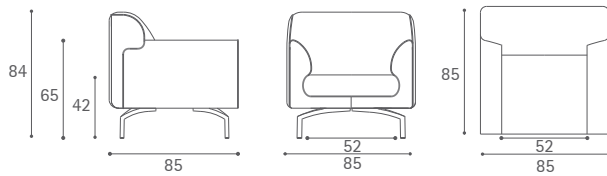

Eos

Design: Luciano Pagani e Angelo Perversi

Eos Armchair

Eos Armchair

Eos Swivel armchair

Eos 2-seater sofa

Eos 3-seater sofa large

Dimensioni espresse in centimetri; sono possibili variazioni dimensionali del +/- 2%
All dimensions and sizes are in centimetres, dimensional variations of +/- 2% are possible

Eos 3-seater sofa with 1 arm

Dimensioni espresse in centimetri; sono possibili variazioni dimensionali del +/- 2%
All dimensions and sizes are in centimetres, dimensional variations of +/- 2% are possible