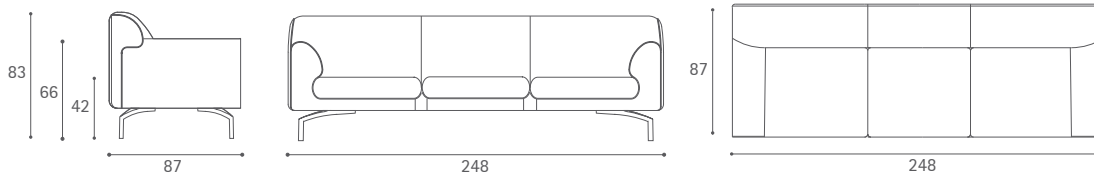

Eos 3-seater sofa with 1 arm

Dimensioni espresse in centimetri; sono possibili variazioni dimensionali del +/- 2%
All dimensions and sizes are in centimetres, dimensional variations of +/- 2% are possible

Poltrona Frau S.p.A.

S.S. 77 Km 74,500 62029 Tolentino MC Italia
Tel +39 0733 9091 Fax +39 0733 971600 info@poltronafrau.it www.poltronafrau.it

Eos 3-seater sofa

Eos Modular element

Eos Pouf

Dimensioni espresse in centimetri; sono possibili variazioni dimensionali del +/- 2%
All dimensions and sizes are in centimetres, dimensional variations of +/- 2% are possible