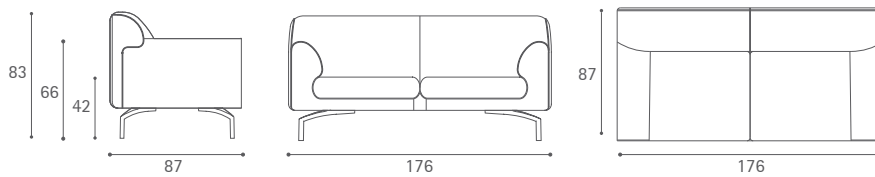

Eos

Design: Luciano Pagani e Angelo Perversi

Eos Armchair

Eos Armchair

Eos Swivel armchair

Eos 2-seater sofa

Eos 3-seater sofa large

Dimensioni espresse in centimetri; sono possibili variazioni dimensionali del +/- 2%
All dimensions and sizes are in centimetres, dimensional variations of +/- 2% are possible

Eos 3-seater sofa with 1 arm

Dimensioni espresse in centimetri; sono possibili variazioni dimensionali del +/- 2%
All dimensions and sizes are in centimetres, dimensional variations of +/- 2% are possible