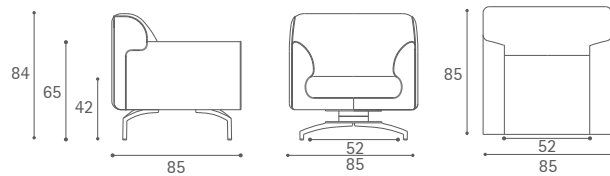

Eos

Design: Luciano Pagani e Angelo Perversi

Eos Armchair

Eos Armchair

Eos Swivel armchair

Eos 2-seater sofa

Eos 3-seater sofa large

Dimensioni espresse in centimetri; sono possibili variazioni dimensionali del +/- 2%
All dimensions and sizes are in centimetres, dimensional variations of +/- 2% are possible

Eos 3-seater sofa with 1 arm

Dimensioni espresse in centimetri; sono possibili variazioni dimensionali del +/- 2%
All dimensions and sizes are in centimetres, dimensional variations of +/- 2% are possible