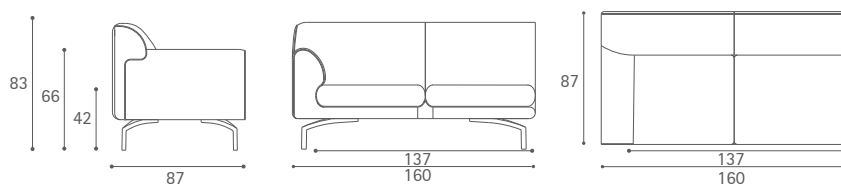

Poltrona Frau S.p.A.

S.S. 77 Km 74,500 62029 Tolentino MC Italia

Tel +39 0733 9091 Fax +39 0733 971600 info@poltronafrau.it www.poltronafrau.it

Eos Dormause

Eos 2-seater sofa with 1 arm

Eos 2-seater sofa with arm large

Eos 3-seater sofa with 1 arm

Dimensioni espresse in centimetri; sono possibili variazioni dimensionali del +/- 2%
All dimensions and sizes are in centimetres, dimensional variations of +/- 2% are possible