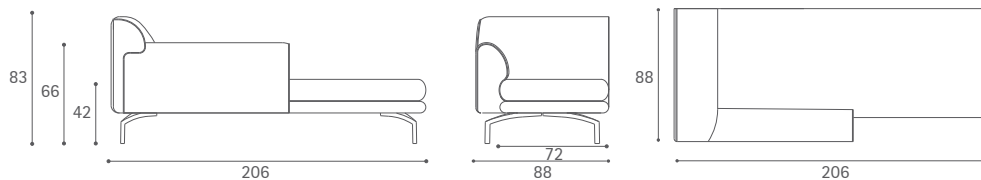

Eos Dormause