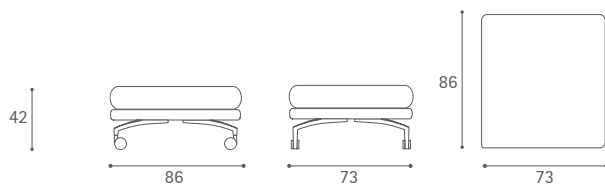

Eos 3-seater sofa with 1 arm

Dimensioni espresse in centimetri; sono possibili variazioni dimensionali del +/- 2%
All dimensions and sizes are in centimetres, dimensional variations of +/- 2% are possible

Poltrona Frau S.p.A.

S.S. 77 Km 74,500 62029 Tolentino MC Italia
Tel +39 0733 9091 Fax +39 0733 971600 info@poltronafrau.it www.poltronafrau.it

Eos 3-seater sofa

Eos Modular element

Eos Pouf

Dimensioni espresse in centimetri; sono possibili variazioni dimensionali del +/- 2%
All dimensions and sizes are in centimetres, dimensional variations of +/- 2% are possible