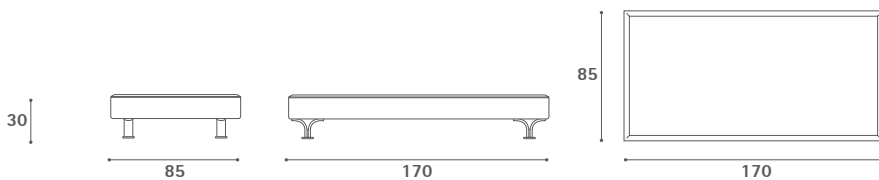

**Armonia** Armchair

**Armonia** 2-seater sofa

**Armonia** 2-seater sofa large

**Armonia** 3-seater sofa

**Armonia** 4-seater sofa

Dimensioni espresse in centimetri; sono possibili variazioni dimensionali del +/- 2%  
All dimensions and sizes are in centimetres, dimensional variations of +/- 2% are possible

**Armonia** Armless 2-seater sofa large

**Armonia** Armless 3-seater sofa

**Armonia** Armless 3-seater sofa with 1 arm

Dimensioni espresse in centimetri; sono possibili variazioni dimensionali del +/- 2%  
All dimensions and sizes are in centimetres, dimensional variations of +/- 2% are possible

**Armonia** 4-seater sofa with 1 arm

**Armonia** 90° Corner unit

**Armonia** Chaise longue

**Armonia** Table 85x85

**Armonia** Table 85x170

Dimensioni espresse in centimetri; sono possibili variazioni dimensionali del +/- 2%  
All dimensions and sizes are in centimetres, dimensional variations of +/- 2% are possible