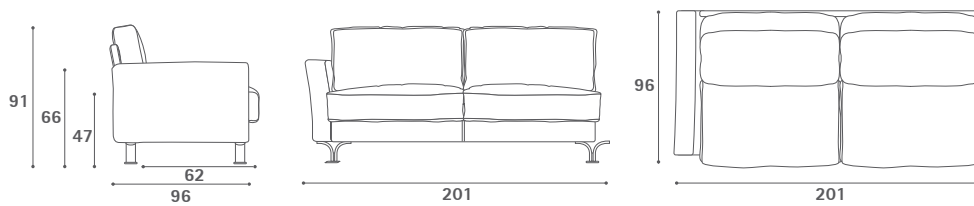

**Armonia** Armchair

**Armonia** 2-seater sofa

**Armonia** 2-seater sofa large

**Armonia** 3-seater sofa

**Armonia** 4-seater sofa

Dimensioni espresse in centimetri; sono possibili variazioni dimensionali del +/- 2%  
All dimensions and sizes are in centimetres, dimensional variations of +/- 2% are possible

**Poltrona Frau S.p.A.**

S.S. 77 Km 74,500 62029 Tolentino MC Italia

Tel +39 0733 9091 Fax +39 0733 971600 info@poltronafrau.it www.poltronafrau.it

**Armonia** Armless 2-seater sofa

**Armonia** Armless 2-seater sofa with 1 arm

**Armonia** Armless 2-seater sofa large

**Armonia** Armless 3-seater sofa

**Armonia** Armless 3-seater sofa with 1 arm

Dimensioni espresse in centimetri; sono possibili variazioni dimensionali del +/- 2%  
All dimensions and sizes are in centimetres, dimensional variations of +/- 2% are possible

**Armonia** 4-seater sofa with 1 arm

**Armonia** 90° Corner unit

**Armonia** Chaise longue

**Armonia** Table 85x85

**Armonia** Table 85x170

Dimensioni espresse in centimetri; sono possibili variazioni dimensionali del +/- 2%  
All dimensions and sizes are in centimetres, dimensional variations of +/- 2% are possible