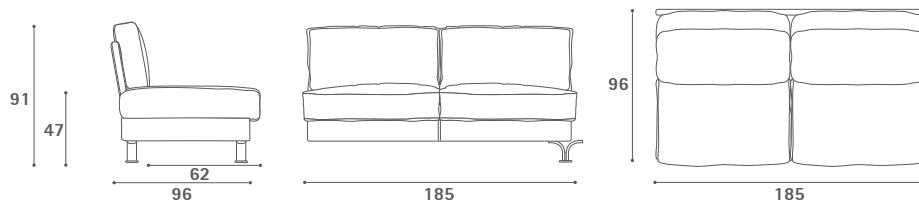

**Armonia** Armchair

**Armonia** 2-seater sofa

**Armonia** 2-seater sofa large

**Armonia** 3-seater sofa

**Armonia** 4-seater sofa

Dimensioni espresse in centimetri; sono possibili variazioni dimensionali del +/- 2%  
All dimensions and sizes are in centimetres, dimensional variations of +/- 2% are possible

**Poltrona Frau S.p.A.**

S.S. 77 Km 74,500 62029 Tolentino MC Italia

Tel +39 0733 9091 Fax +39 0733 971600 info@poltronafrau.it www.poltronafrau.it

**Armonia** Armless 2-seater sofa

**Armonia** Armless 2-seater sofa with 1 arm

**Armonia** Armless 2-seater sofa large

**Armonia** Armless 3-seater sofa

**Armonia** Armless 3-seater sofa with 1 arm

Dimensioni espresse in centimetri; sono possibili variazioni dimensionali del +/- 2%  
All dimensions and sizes are in centimetres, dimensional variations of +/- 2% are possible

**Armonia** 4-seater sofa with 1 arm

**Armonia** 90° Corner unit

**Armonia** Chaise longue

**Armonia** Table 85x85

**Armonia** Table 85x170

Dimensioni espresse in centimetri; sono possibili variazioni dimensionali del +/- 2%  
All dimensions and sizes are in centimetres, dimensional variations of +/- 2% are possible