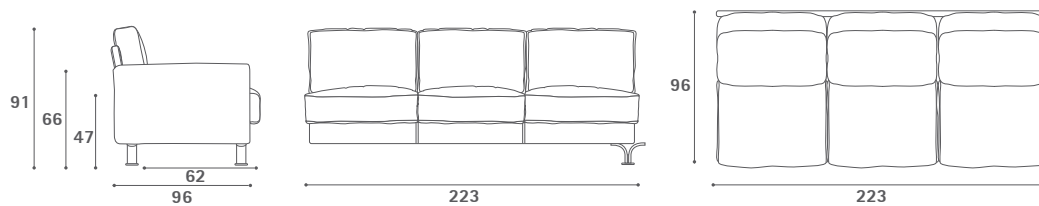

**Armonia** Armchair

**Armonia** 2-seater sofa

**Armonia** 2-seater sofa large

**Armonia** 3-seater sofa

**Armonia** 4-seater sofa

Dimensioni espresse in centimetri; sono possibili variazioni dimensionali del +/- 2%  
All dimensions and sizes are in centimetres, dimensional variations of +/- 2% are possible

**Poltrona Frau S.p.A.**

S.S. 77 Km 74,500 62029 Tolentino MC Italia

Tel +39 0733 9091 Fax +39 0733 971600 info@poltronafrau.it www.poltronafrau.it

**Armonia** Armless 2-seater sofa

**Armonia** Armless 2-seater sofa with 1 arm

**Armonia** Armless 2-seater sofa large

**Armonia** Armless 3-seater sofa

**Armonia** Armless 3-seater sofa with 1 arm

Dimensioni espresse in centimetri; sono possibili variazioni dimensionali del +/- 2%  
All dimensions and sizes are in centimetres, dimensional variations of +/- 2% are possible

**Armonia** 4-seater sofa with 1 arm

**Armonia** 90° Corner unit

**Armonia** Chaise longue

**Armonia** Table 85x85

**Armonia** Table 85x170

Dimensioni espresse in centimetri; sono possibili variazioni dimensionali del +/- 2%  
All dimensions and sizes are in centimetres, dimensional variations of +/- 2% are possible