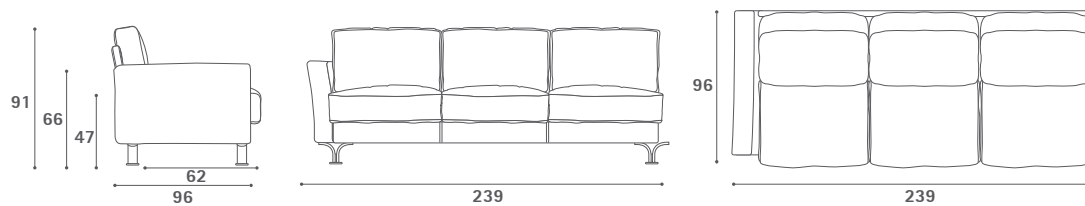

**Armonia** Armchair

**Armonia** 2-seater sofa

**Armonia** 2-seater sofa large

**Armonia** 3-seater sofa

**Armonia** 4-seater sofa

Dimensioni espresse in centimetri; sono possibili variazioni dimensionali del +/- 2%  
All dimensions and sizes are in centimetres, dimensional variations of +/- 2% are possible

**Poltrona Frau S.p.A.**

S.S. 77 Km 74,500 62029 Tolentino MC Italia

Tel +39 0733 9091 Fax +39 0733 971600 info@poltronafrau.it www.poltronafrau.it

**Armonia** Armless 2-seater sofa

**Armonia** Armless 2-seater sofa with 1 arm

**Armonia** Armless 2-seater sofa large

**Armonia** Armless 3-seater sofa

**Armonia** Armless 3-seater sofa with 1 arm

Dimensioni espresse in centimetri; sono possibili variazioni dimensionali del +/- 2%  
All dimensions and sizes are in centimetres, dimensional variations of +/- 2% are possible

**Armonia** 4-seater sofa with 1 arm

**Armonia** 90° Corner unit

**Armonia** Chaise longue

**Armonia** Table 85x85

**Armonia** Table 85x170

Dimensioni espresse in centimetri; sono possibili variazioni dimensionali del +/- 2%  
All dimensions and sizes are in centimetres, dimensional variations of +/- 2% are possible